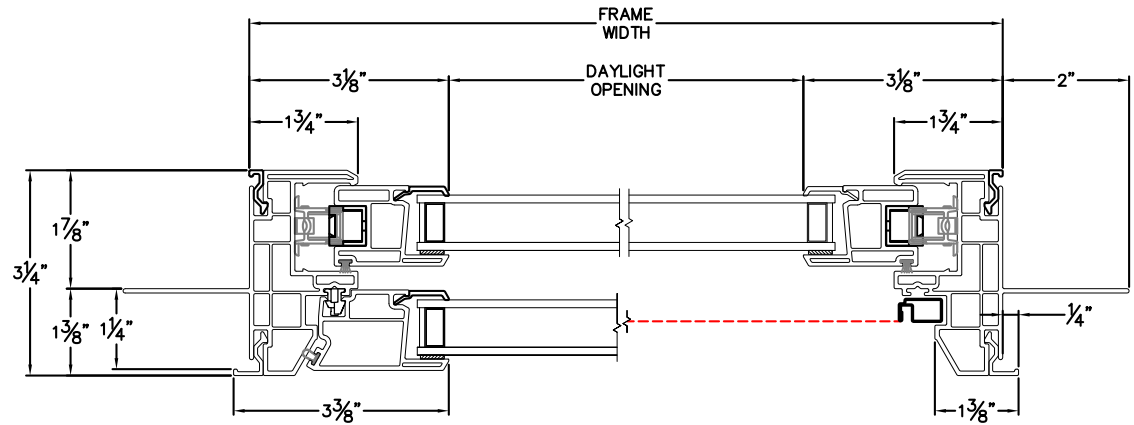

Cross Section Drawing

Tuscany Single Hung Window 1 3/8" Nailfin Setback Accessory Groove Frame , Stucco Key Accessory

CAD File Scale
NTS

View
Horizontal & Vertical

File Name
Tuscany_8240_SH_1.375in_stucco

Units
Inch

Revision
6/2015

More Technical Documents can be found at milgard.com/professionals

Due to continual research and development, details may be changed at any time. ©2013 Milgard Mfg.

SINGLE HUNG SERIES 8240

HEAD & SILL

JAMBS