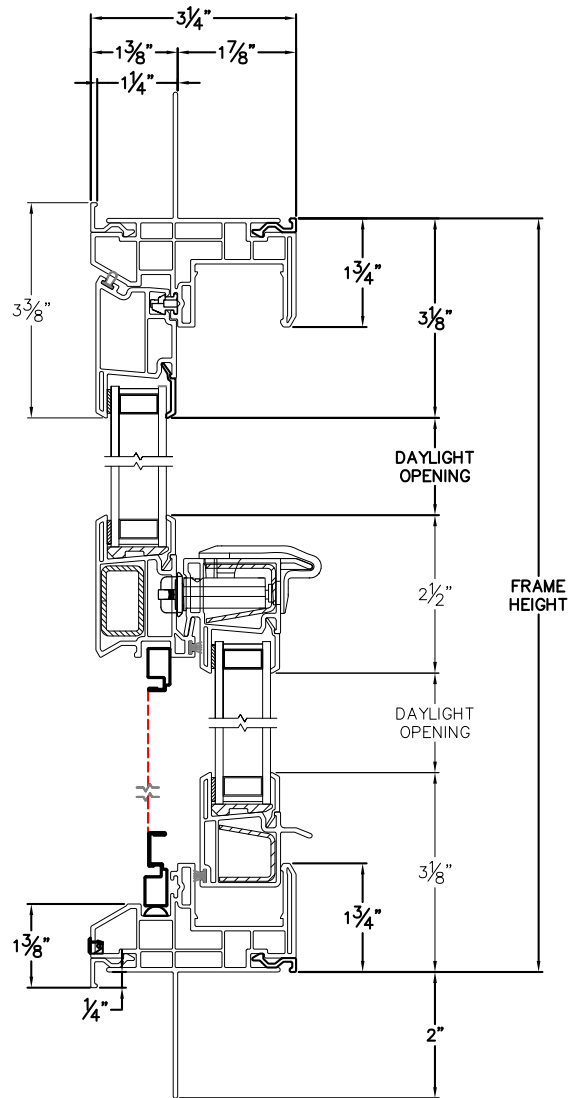

SINGLE HUNG SERIES 8240

HEAD & SILL