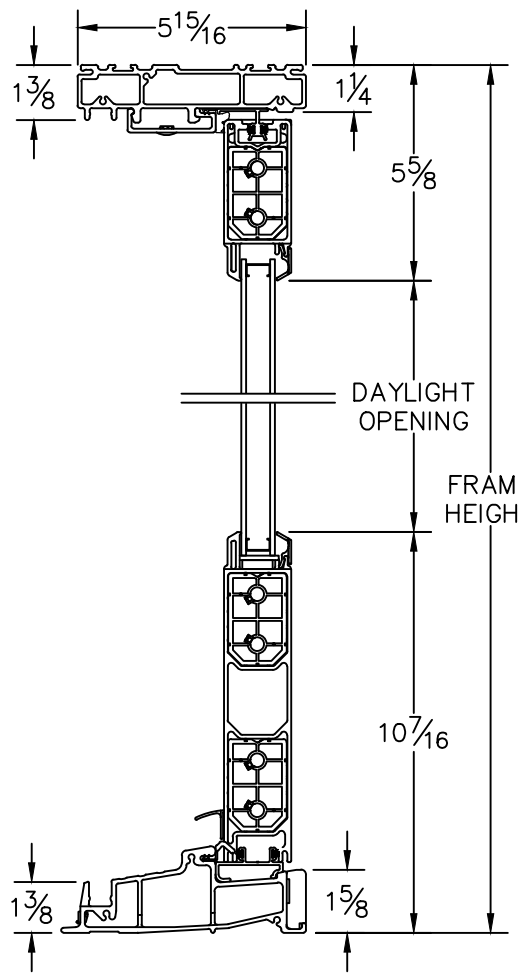

CROSS SECTION DRAWING

Ultra French InSwing Door, 3 Panel Fixed/Operable/Fixed

Block frame

CAD FILE SCALE	CAD FILE SCALE	FILE NAME	UNITS	REVISION
NTS	HORIZONTAL & VERTICAL	Ultra_3642U_IS_OLO_block_4.563frame	INCH	07/2016

MORE TECHNICAL DOCUMENTS CAN BE FOUND AT MILGARD.COM/PROFESSIONALS
DUE TO CONTINUAL RESEARCH AND DEVELOPMENT, DETAILS MAY BE CHANGED AT ANY TIME. © 2016 MILGARD MFG.

INSWING SERIES 3642

HEAD & SILL