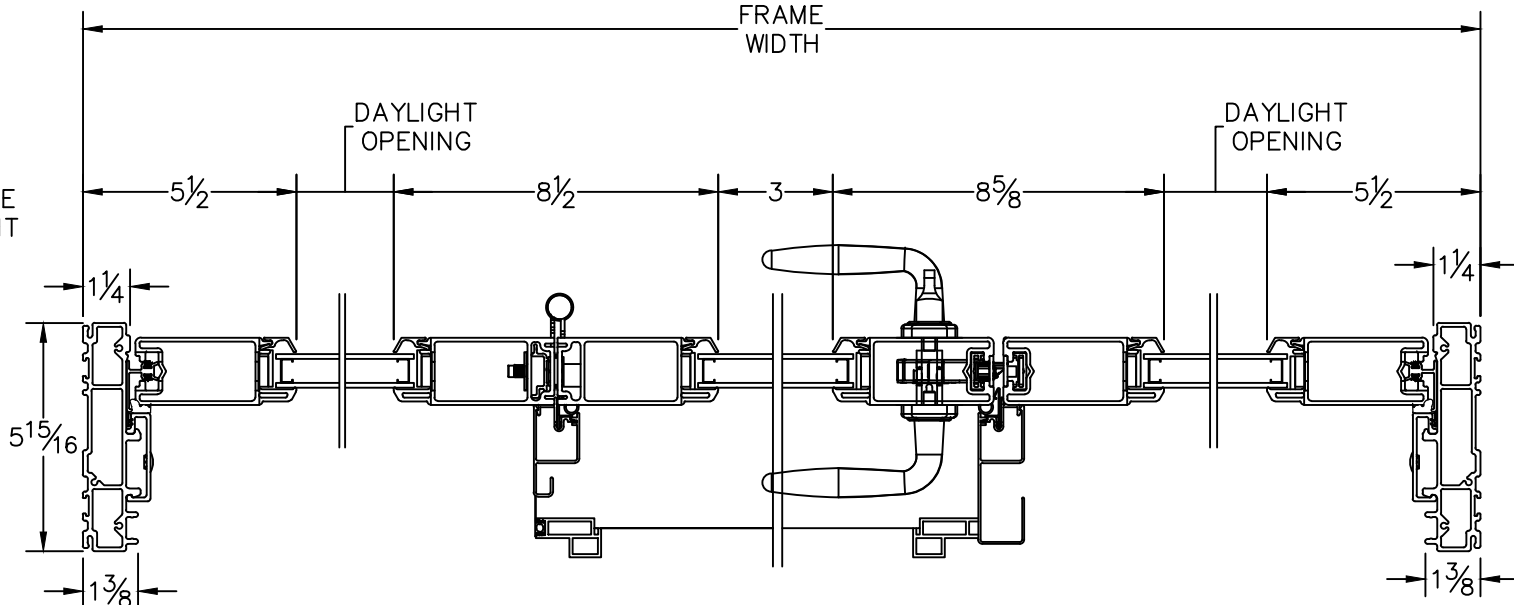

CROSS SECTION DRAWING

Ultra French InSwing Door, 3 Panel Fixed/Operable/Fixed

Block frame

CAD FILE SCALE	CAD FILE SCALE	FILE NAME	UNITS	REVISION
NTS	HORIZONTAL & VERTICAL	Ultra_3642U_IS_OLO_block_4.563frame	INCH	07/2016

MORE TECHNICAL DOCUMENTS CAN BE FOUND AT MILGARD.COM/PROFESSIONALS
DUE TO CONTINUAL RESEARCH AND DEVELOPMENT, DETAILS MAY BE CHANGED AT ANY TIME. © 2016 MILGARD MFG.

INSWING SERIES 3642

HEAD & SILL

JAMBS