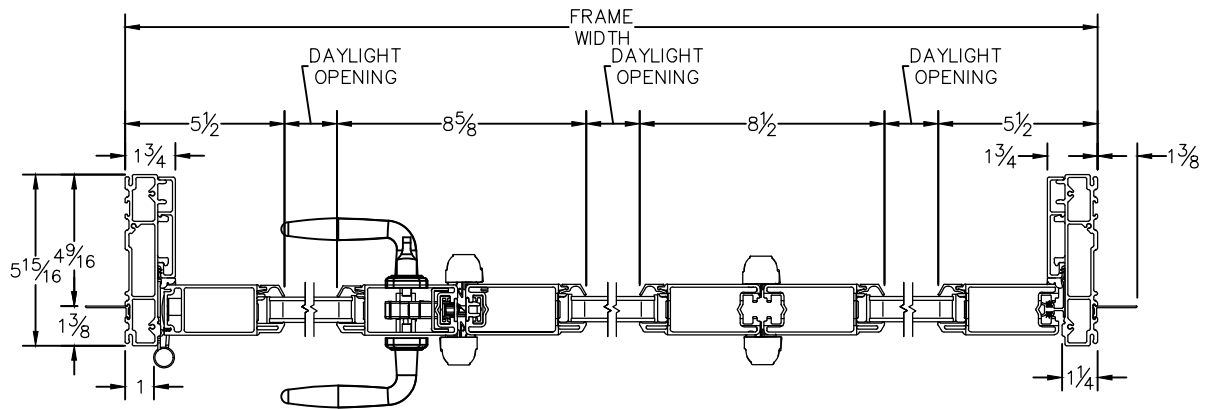

CROSS SECTION DRAWING

Ultra French OutSwing Door, 3 Panel Operable/Fixed/Fixed

1 3/8" Fin Setback

Clearly the best.

CAD FILE SCALE	View	FILE NAME	UNITS	REVISION
NTS	HORIZONTAL & VERTICAL	Ultra_3645_OS_LOO_1.375in_4.563wall	INCH	07/2016

MORE TECHNICAL DOCUMENTS CAN BE FOUND AT MILGARD.COM/PROFESSIONALS

DUE TO CONTINUAL RESEARCH AND DEVELOPMENT, DETAILS MAY BE CHANGED AT ANY TIME. © 2016 MILGARD MFG.

OUT SWING SERIES 3645

HEAD & SILL

JAMBS