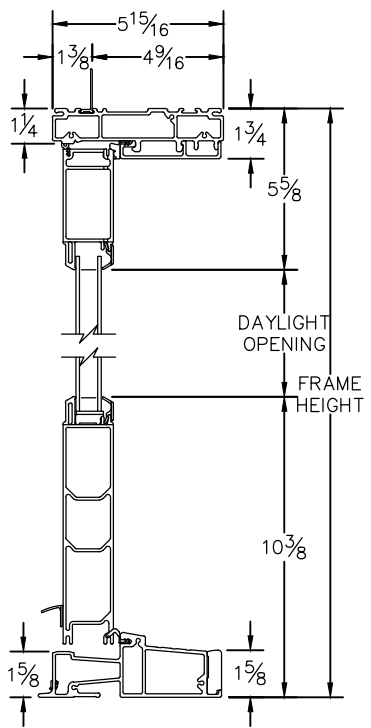

CROSS SECTION DRAWING

Ultra French OutSwing Door, 3 Panel Operable/Fixed/Fixed

1 3/8" Fin Setback

Clearly the best.

CAD FILE SCALE	View	FILE NAME	UNITS	REVISION
NTS	HORIZONTAL & VERTICAL	Ultra_3645_OS_LOO_1.375in_4.563wall	INCH	07/2016

MORE TECHNICAL DOCUMENTS CAN BE FOUND AT MILGARD.COM/PROFESSIONALS

DUE TO CONTINUAL RESEARCH AND DEVELOPMENT, DETAILS MAY BE CHANGED AT ANY TIME. © 2016 MILGARD MFG.

OUT SWING SERIES 3645

HEAD & SILL

JAMBS