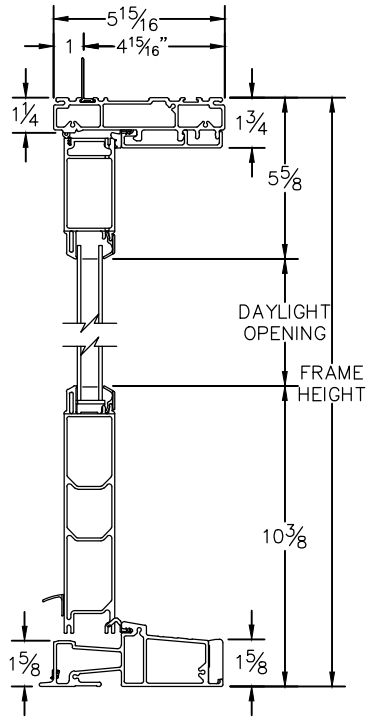

CROSS SECTION DRAWING

Ultra French OutSwing Door, 3Panel Operable/Fixed/Fixed

1" Fin Setback

Clearly the best.

CAD FILE SCALE	View	FILE NAME	UNITS	REVISION
NTS	HORIZONTAL & VERTICAL	Ultra_3645_OS_LOO_1in_4.938wall	INCH	07/2016

MORE TECHNICAL DOCUMENTS CAN BE FOUND AT MILGARD.COM/PROFESSIONALS

DUE TO CONTINUAL RESEARCH AND DEVELOPMENT, DETAILS MAY BE CHANGED AT ANY TIME. © 2016 MILGARD MFG.

OUT SWING SERIES 3645

HEAD & SILL