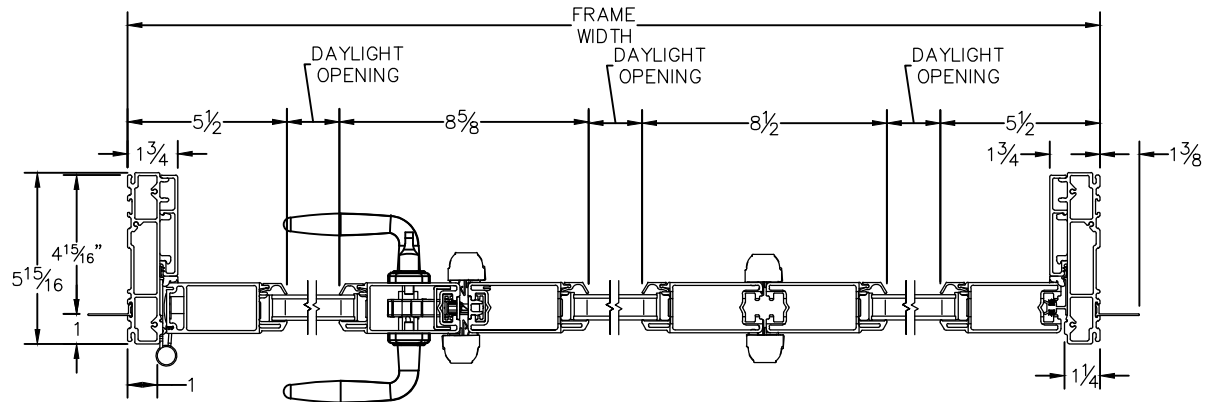

CROSS SECTION DRAWING

Ultra French OutSwing Door, 3Panel Operable/Fixed/Fixed

1" Fin Setback

Clearly the best.

CAD FILE SCALE	View	FILE NAME	UNITS	REVISION
NTS	HORIZONTAL & VERTICAL	Ultra_3645_OS_LOO_1in_4.938wall	INCH	07/2016

MORE TECHNICAL DOCUMENTS CAN BE FOUND AT MILGARD.COM/PROFESSIONALS

DUE TO CONTINUAL RESEARCH AND DEVELOPMENT, DETAILS MAY BE CHANGED AT ANY TIME. © 2016 MILGARD MFG.

OUT SWING SERIES 3645

HEAD & SILL

JAMBS