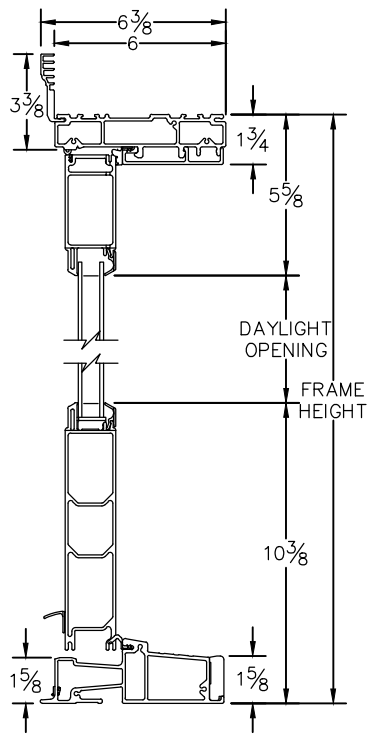

CROSS SECTION DRAWING

Ultra French OutSwing Door, 3 Panel Operable/Fixed/Fixed

2 1/4" Contour Z Bar

Clearly the best.

CAD FILE SCALE	View	FILE NAME	UNITS	REVISION
NTS	HORIZONTAL & VERTICAL	Ultra_3645_OS_LOO_2.25in-z-bar	INCH	07/2016

MORE TECHNICAL DOCUMENTS CAN BE FOUND AT MILGARD.COM/PROFESSIONALS

DUE TO CONTINUAL RESEARCH AND DEVELOPMENT, DETAILS MAY BE CHANGED AT ANY TIME. © 2016 MILGARD MFG.

OUT SWING SERIES 3645

HEAD & SILL

JAMBS