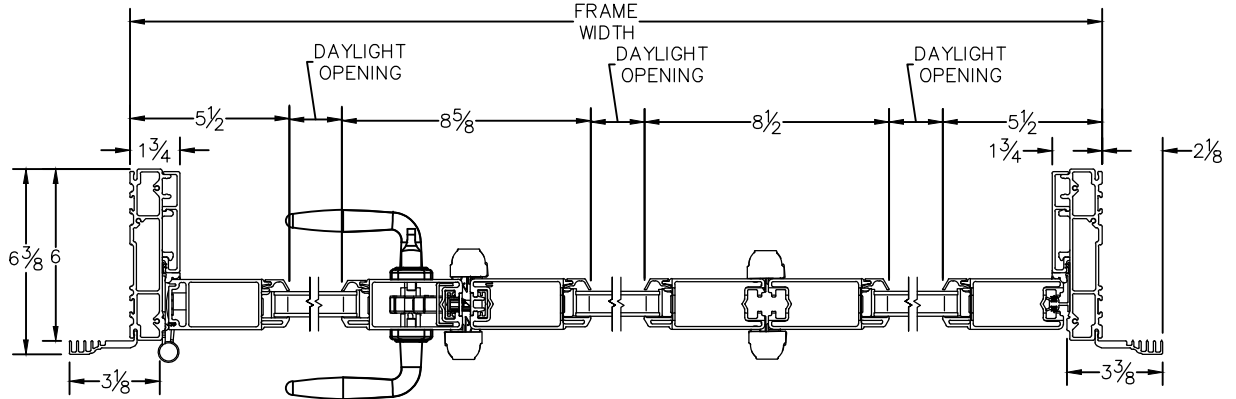

CROSS SECTION DRAWING

Ultra French OutSwing Door, 3 Panel Operable/Fixed/Fixed

2 1/4" Contour Z Bar

Clearly the best.

CAD FILE SCALE	View	FILE NAME	UNITS	REVISION
NTS	HORIZONTAL & VERTICAL	Ultra_3645_OS_LOO_2.25in-z-bar	INCH	07/2016

MORE TECHNICAL DOCUMENTS CAN BE FOUND AT MILGARD.COM/PROFESSIONALS

DUE TO CONTINUAL RESEARCH AND DEVELOPMENT, DETAILS MAY BE CHANGED AT ANY TIME. © 2016 MILGARD MFG.

OUT SWING SERIES 3645

HEAD & SILL

JAMBS