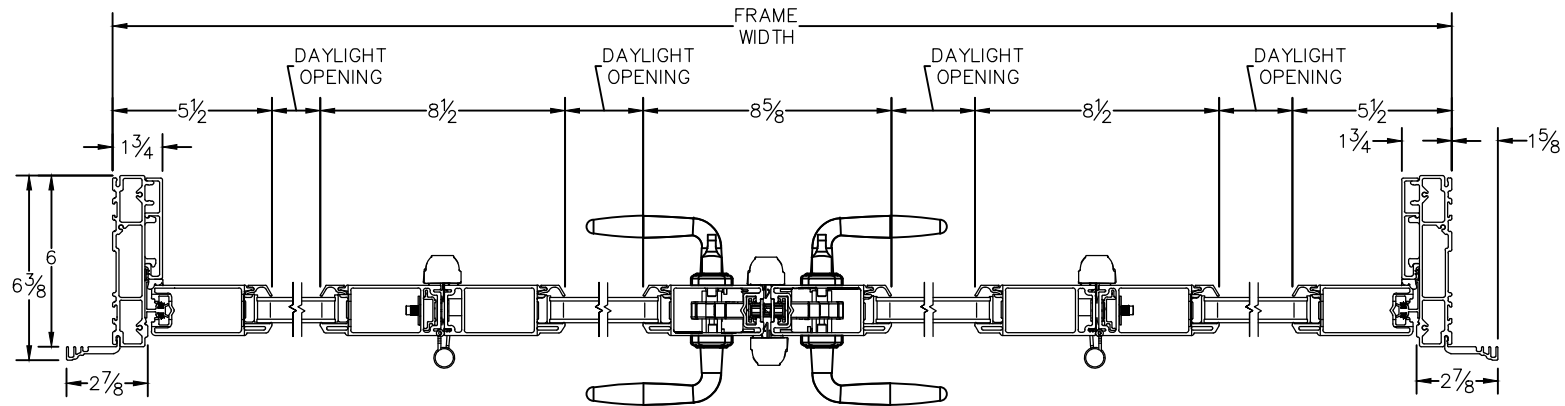

CROSS SECTION DRAWING

Ultra French OutSwing Door, 4 Panel Fixed/Passive/Active/Fixed

1 3/4" Contour Z Bar

Clearly the best.

CAD FILE SCALE	View	FILE NAME	UNITS	REVISION
NTS	HORIZONTAL & VERTICAL	Ultra_3645_OS_OPAO_1.75in-z-bar	INCH	07/2016

MORE TECHNICAL DOCUMENTS CAN BE FOUND AT MILGARD.COM/PROFESSIONALS

DUE TO CONTINUAL RESEARCH AND DEVELOPMENT, DETAILS MAY BE CHANGED AT ANY TIME. © 2016 MILGARD MFG.

OUT SWING SERIES 3645

HEAD & SILL

JAMBS