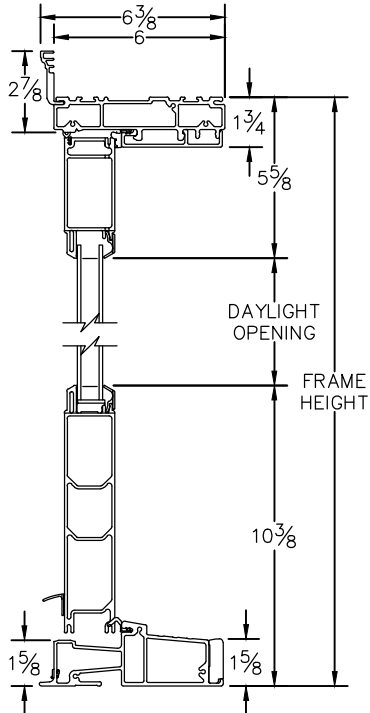

CROSS SECTION DRAWING

Ultra French OutSwing Door, 4 Panel Fixed/Passive/Active/Fixed

1 3/4" Contour Z Bar

Clearly the best.

CAD FILE SCALE	View	FILE NAME	UNITS	REVISION
NTS	HORIZONTAL & VERTICAL	Ultra_3645_OS_OPAO_1.75in-z-bar	INCH	07/2016

MORE TECHNICAL DOCUMENTS CAN BE FOUND AT MILGARD.COM/PROFESSIONALS

DUE TO CONTINUAL RESEARCH AND DEVELOPMENT, DETAILS MAY BE CHANGED AT ANY TIME. © 2016 MILGARD MFG.

OUT SWING SERIES 3645

HEAD & SILL