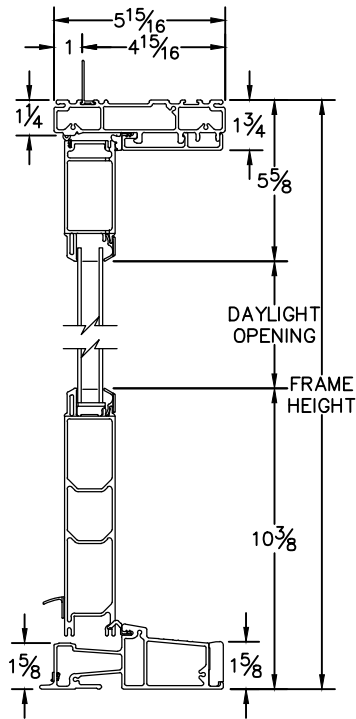

CROSS SECTION DRAWING
Ultra French OutSwing Door, 4 Panel Fixed/Passive/Active/Fixed
1" Fin Setback

CAD FILE SCALE	View	FILE NAME	UNITS	REVISION
NTS	HORIZONTAL & VERTICAL	Ultra_3645_OS_OPAO_1in_4.938wall	INCH	07/2016

MORE TECHNICAL DOCUMENTS CAN BE FOUND AT MILGARD.COM/PROFESSIONALS

DUE TO CONTINUAL RESEARCH AND DEVELOPMENT, DETAILS MAY BE CHANGED AT ANY TIME. © 2016 MILGARD MFG.

OUT SWING
SERIES 3645

HEAD & SILL

JAMBS