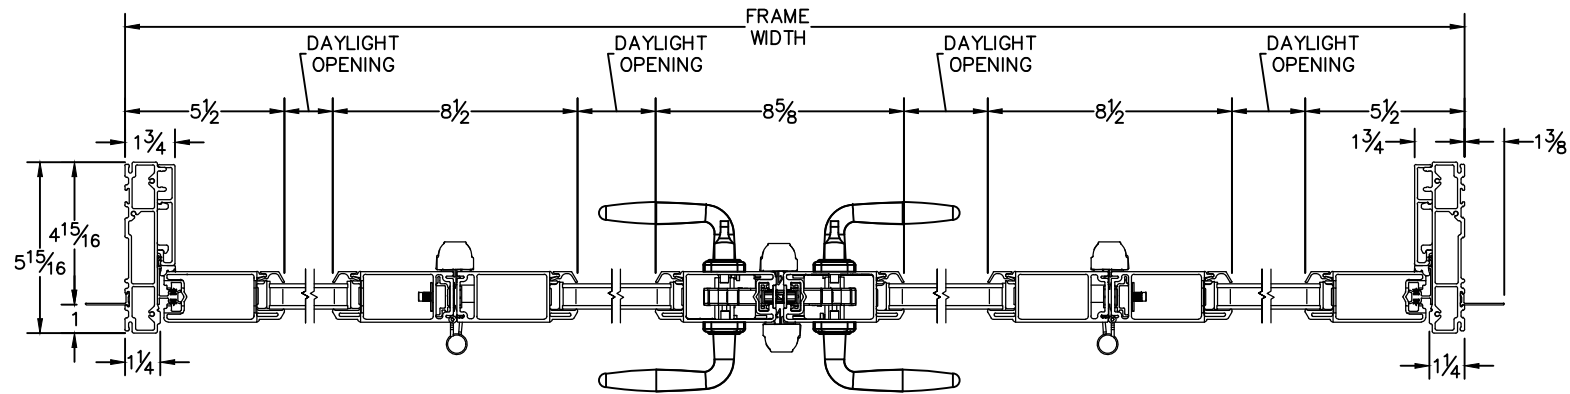

CROSS SECTION DRAWING
Ultra French OutSwing Door, 4 Panel Fixed/Passive/Active/Fixed
1" Fin Setback

CAD FILE SCALE	View	FILE NAME	UNITS	REVISION
NTS	HORIZONTAL & VERTICAL	Ultra_3645_OS_OPAO_1in_4.938wall	INCH	07/2016

MORE TECHNICAL DOCUMENTS CAN BE FOUND AT MILGARD.COM/PROFESSIONALS

DUE TO CONTINUAL RESEARCH AND DEVELOPMENT, DETAILS MAY BE CHANGED AT ANY TIME. © 2016 MILGARD MFG.

OUT SWING
SERIES 3645

HEAD & SILL

JAMBS