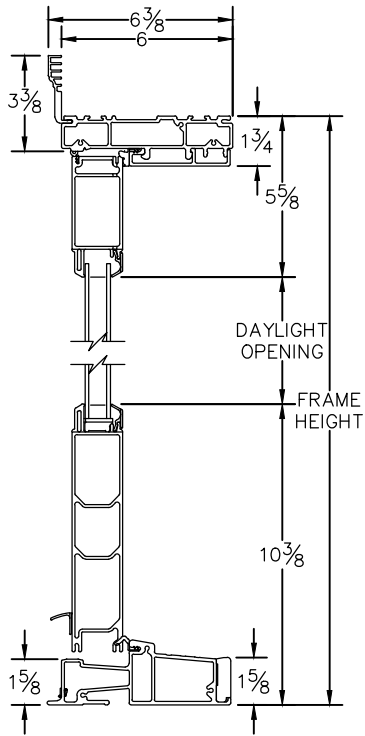

CROSS SECTION DRAWING
Ultra French OutSwing Door, 4 Panel Fixed/Passive/Active/Fixed
2 1/4" Contour Z Bar

CAD FILE SCALE	View	FILE NAME	UNITS	REVISION
NTS	HORIZONTAL & VERTICAL	Ultra_3645_OS_OPAO_2.25in-z-bar	INCH	07/2016

MORE TECHNICAL DOCUMENTS CAN BE FOUND AT MILGARD.COM/PROFESSIONALS

DUE TO CONTINUAL RESEARCH AND DEVELOPMENT, DETAILS MAY BE CHANGED AT ANY TIME. © 2016 MILGARD MFG.

OUT SWING
SERIES 3645

HEAD & SILL

JAMBS