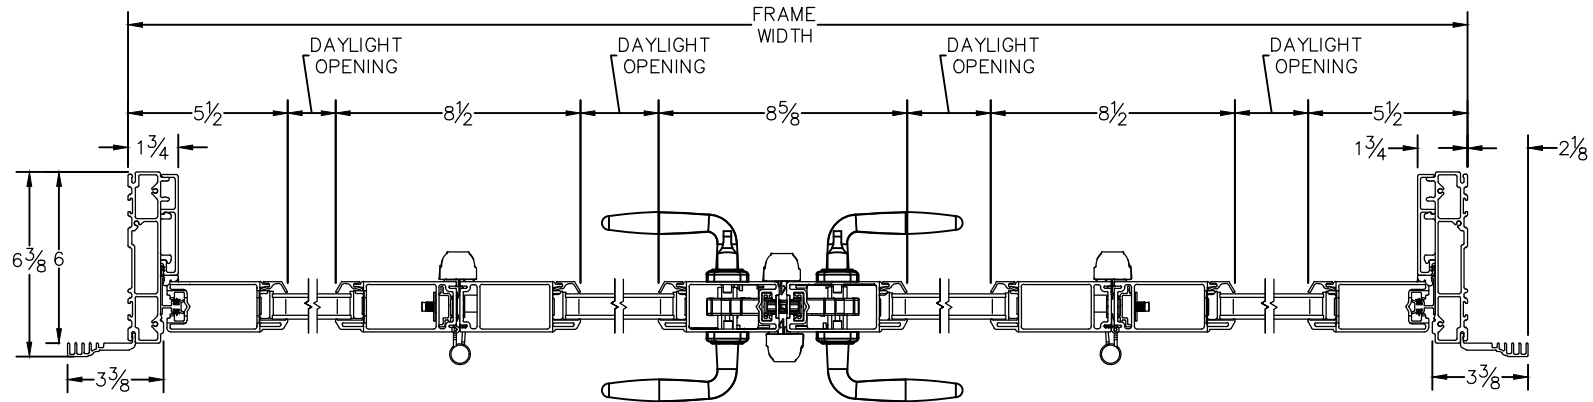

CROSS SECTION DRAWING
Ultra French OutSwing Door, 4 Panel Fixed/Passive/Active/Fixed
2 1/4" Contour Z Bar

CAD FILE SCALE	View	FILE NAME	UNITS	REVISION
NTS	HORIZONTAL & VERTICAL	Ultra_3645_OS_OPAO_2.25in-z-bar	INCH	07/2016

MORE TECHNICAL DOCUMENTS CAN BE FOUND AT MILGARD.COM/PROFESSIONALS

DUE TO CONTINUAL RESEARCH AND DEVELOPMENT, DETAILS MAY BE CHANGED AT ANY TIME. © 2016 MILGARD MFG.

OUT SWING
SERIES 3645

HEAD & SILL

JAMBS