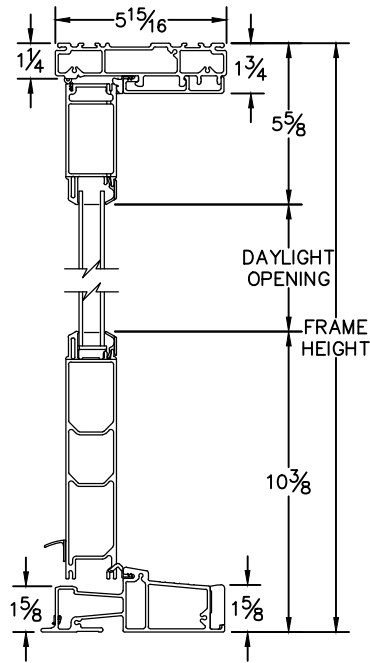

CROSS SECTION DRAWING

Ultra French OutSwing Door, 4 Panel Fixed/Passive/Active/Fixed

Block Frame

CAD FILE SCALE	View	FILE NAME	UNITS	REVISION
NTS	HORIZONTAL & VERTICAL	Ultra_3645_OS_OPAO_block	INCH	07/2016

MORE TECHNICAL DOCUMENTS CAN BE FOUND AT MILGARD.COM/PROFESSIONALS
DUE TO CONTINUAL RESEARCH AND DEVELOPMENT, DETAILS MAY BE CHANGED AT ANY TIME. © 2016 MILGARD MFG.

OUT SWING SERIES 3645

HEAD & SILL