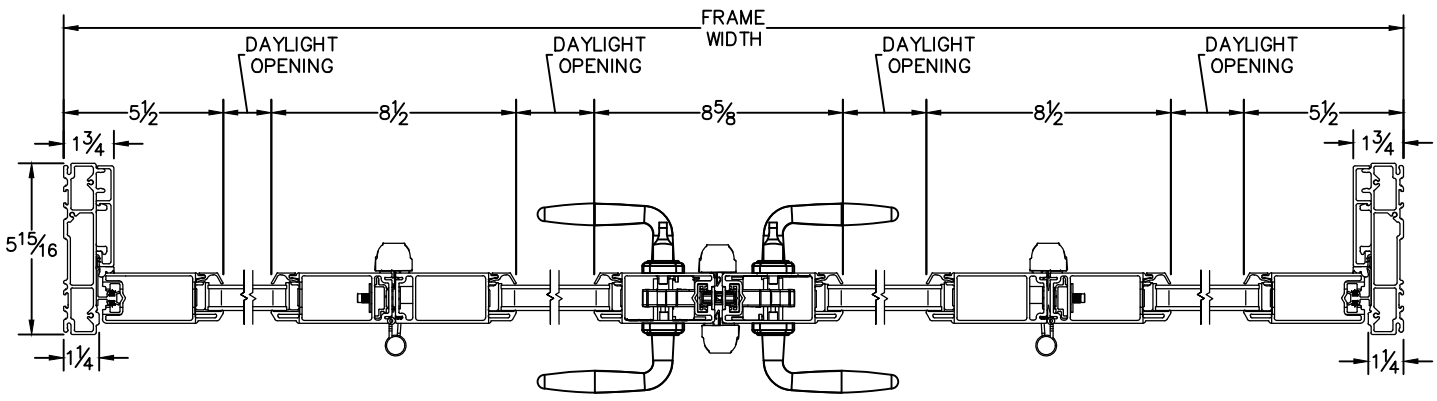

CROSS SECTION DRAWING

Ultra French OutSwing Door, 4 Panel Fixed/Passive/Active/Fixed

Block Frame

CAD FILE SCALE	View	FILE NAME	UNITS	REVISION
NTS	HORIZONTAL & VERTICAL	Ultra_3645_OS_OPAO_block	INCH	07/2016

MORE TECHNICAL DOCUMENTS CAN BE FOUND AT MILGARD.COM/PROFESSIONALS
DUE TO CONTINUAL RESEARCH AND DEVELOPMENT, DETAILS MAY BE CHANGED AT ANY TIME. © 2016 MILGARD MFG.

OUT SWING SERIES 3645

HEAD & SILL

JAMBS