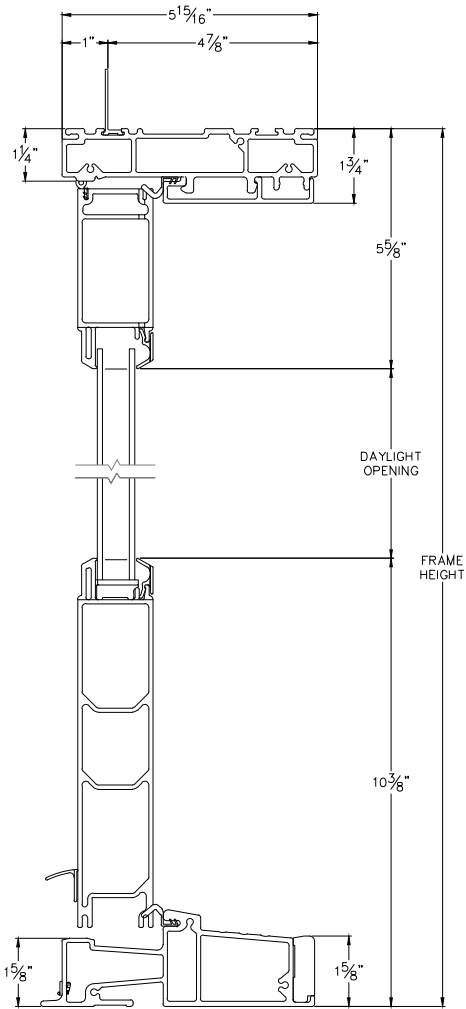

Cross Section Drawing

Ultra French OutSwing Door, 2 Panel Passive/Active 1" Fin Setback

Clearly the best.

CAD File Scale
NTS

View
Horizontal & Vertical

File Name
Ultra_3645_OS_PA_1in_4.563wall

Units
Inch

More Technical Documents can be found at milgard.com/professionals

Due to continual research and development, details may be changed at any time. ©2013 Milgard Mfg.

OUT SWING SERIES 3645

HEAD & SILL