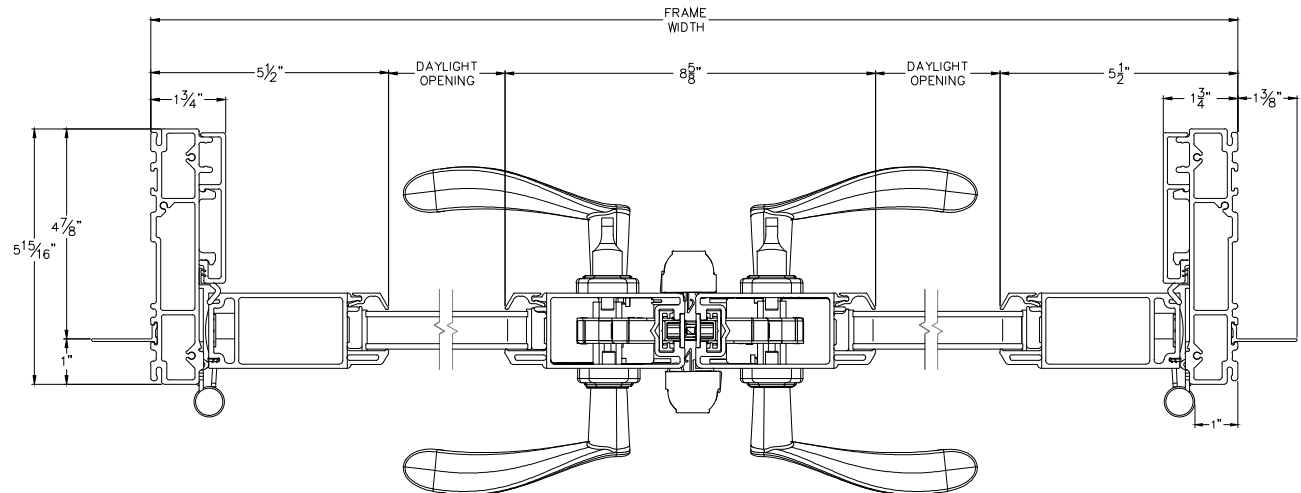

Cross Section Drawing

Ultra French OutSwing Door, 2 Panel Passive/Active 1" Fin Setback

Clearly the best.

CAD File Scale
NTS

View
Horizontal & Vertical

File Name
Ultra_3645_OS_PA_1in_4.563wall

Units
Inch

More Technical Documents can be found at milgard.com/professionals

Due to continual research and development, details may be changed at any time. ©2013 Milgard Mfg.

OUT SWING SERIES 3645

HEAD & SILL

JAMBS