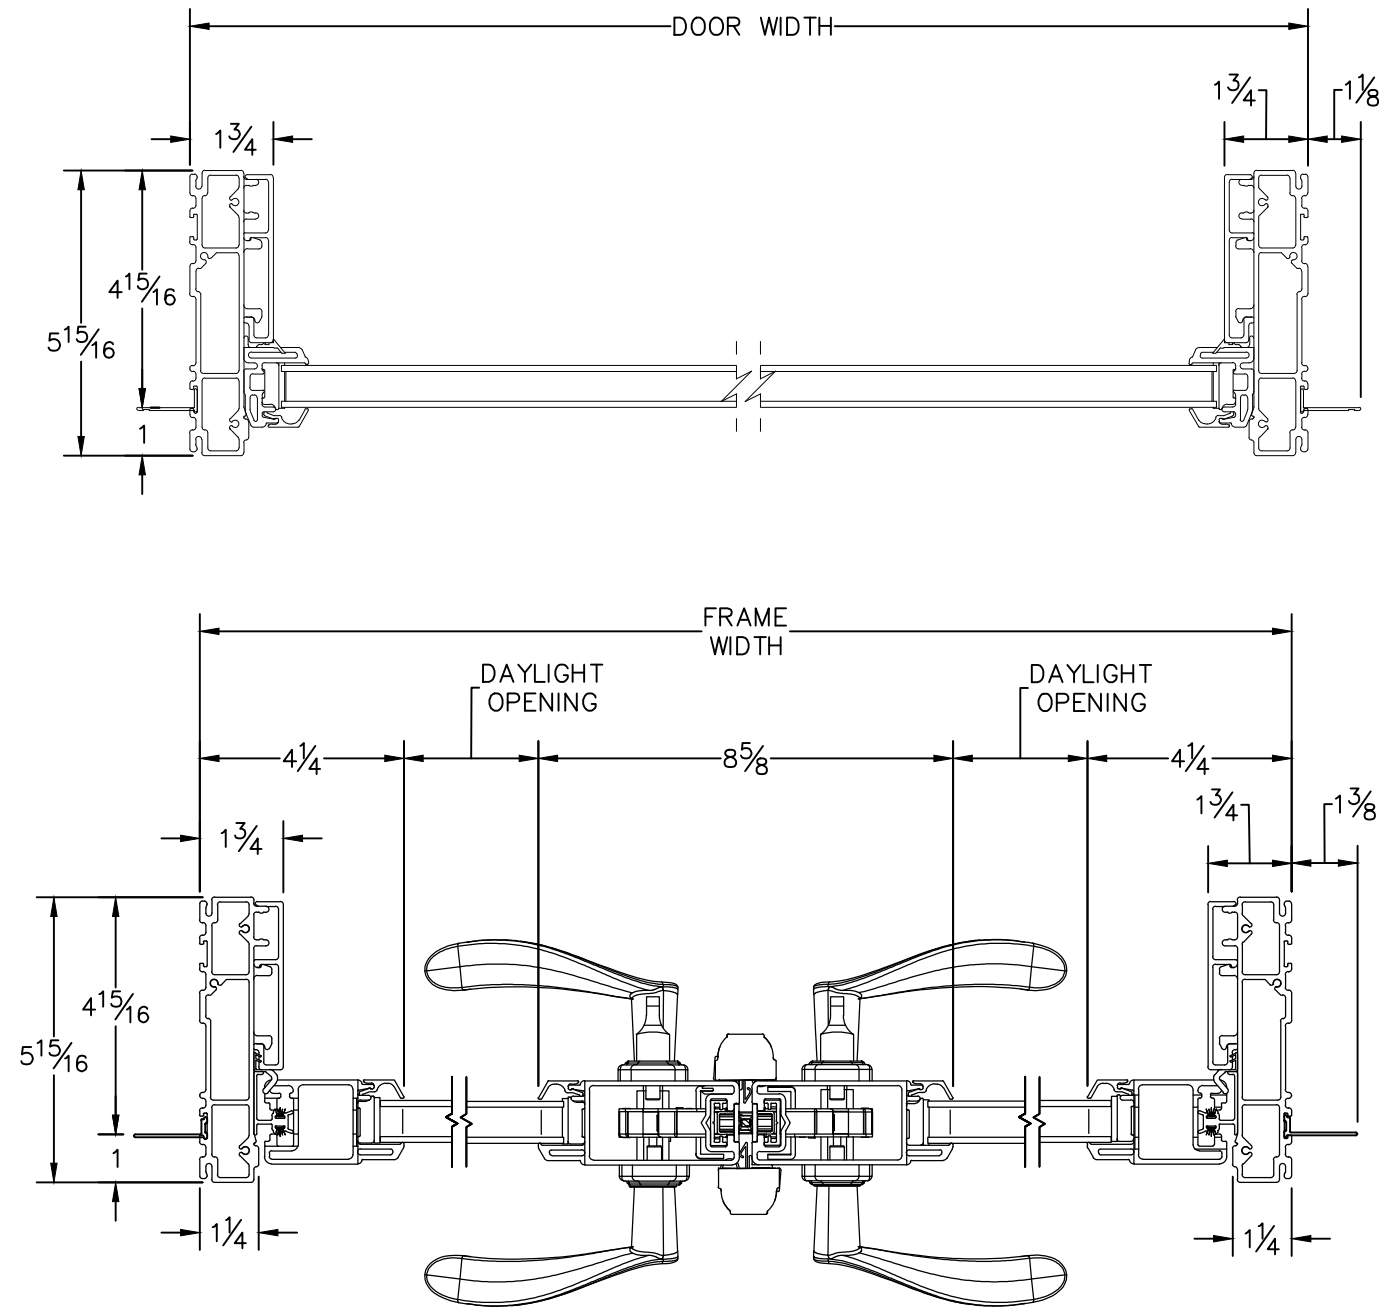

**CROSS SECTION DRAWING**  
**Ultra French OutSwing Door, 2 Panel w/Direct Set Transom**  
**1" Nailfin Set Back Frame**

CAD FILE SCALE  
 NTS

VIEW  
 HORIZONTAL & VERTICAL

FILE NAME  
 Ultra\_3645U\_OS\_AP\_1in\_4.938wall\_DST

HEAD & SILL

**OUTSWING**  
**SERIES 3645U**

JAMBS