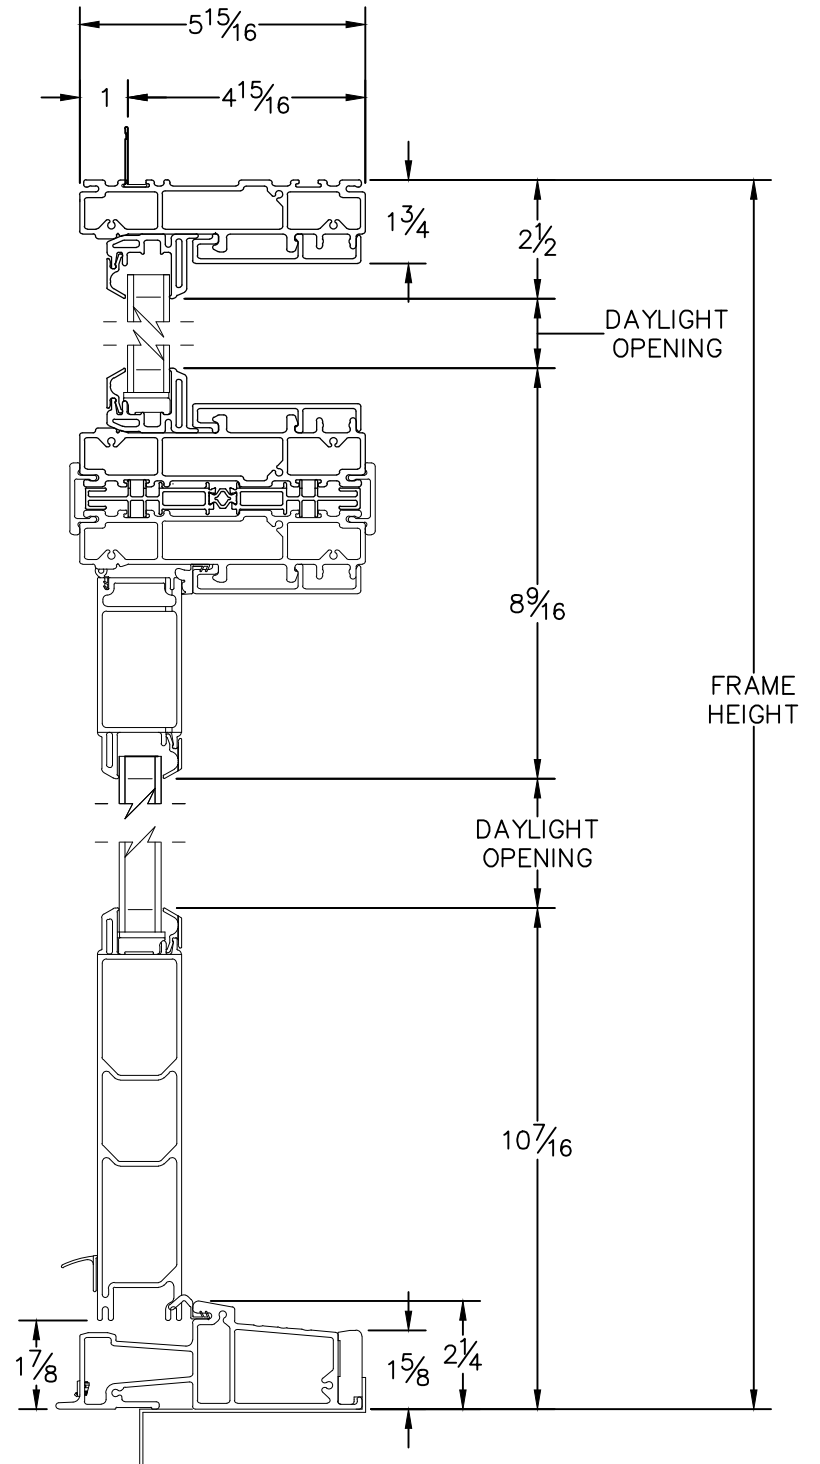

**CROSS SECTION DRAWING**  
**Ultra French OutSwing Door, 2 Panel w/Direct Set Transom**  
**1" Nailfin Set Back Frame**

CAD FILE SCALE  
 NTS

VIEW  
 HORIZONTAL & VERTICAL

FILE NAME  
 Ultra\_3645U\_OS\_AP\_1in\_4.938wall\_DST

HEAD & SILL

**OUTSWING**  
**SERIES 3645U**

JAMBS