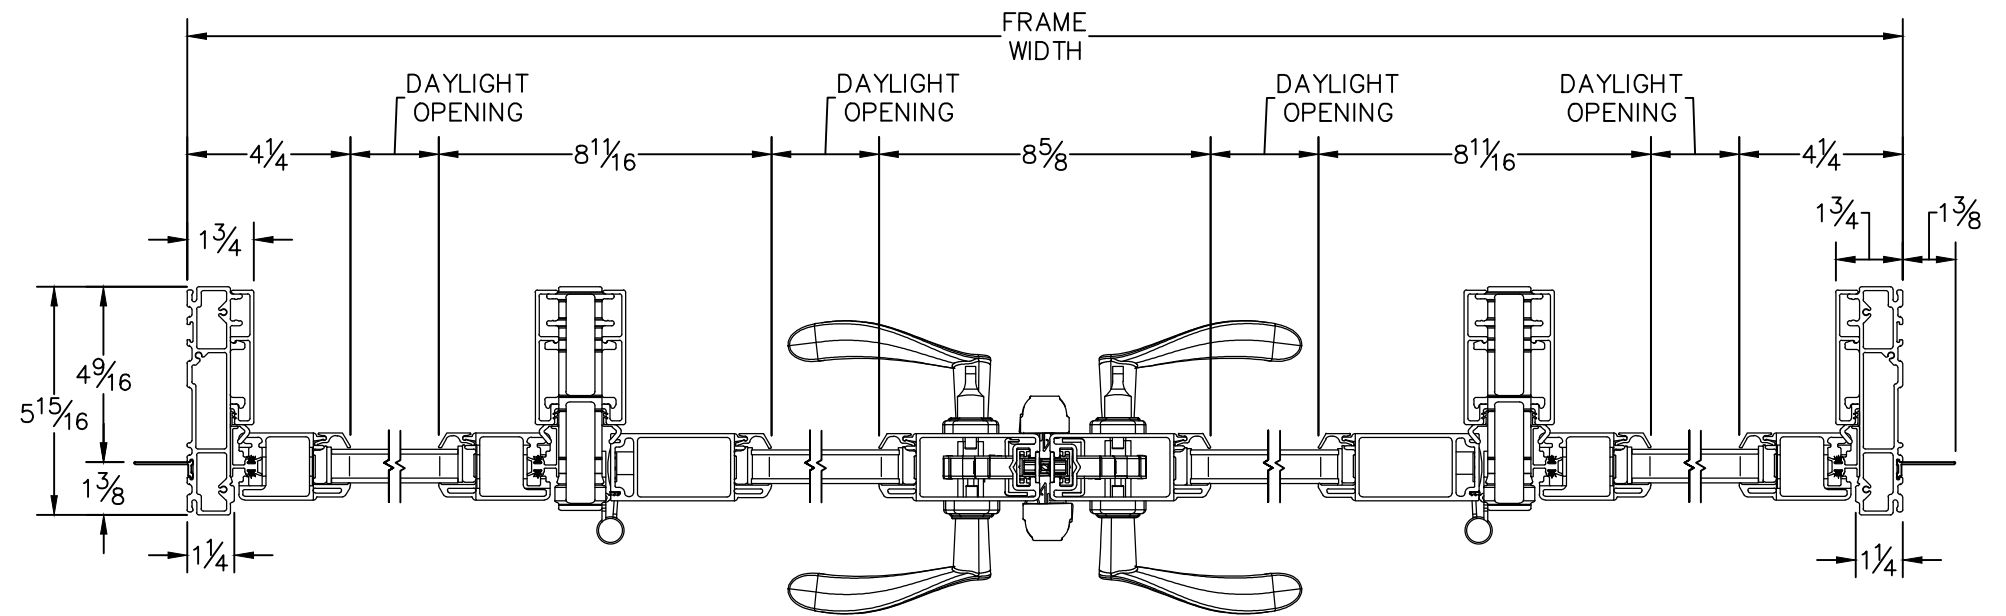

CROSS SECTION DRAWING
Ultra French OutSwing Door, 2 Panel w/Fixed Sidelites & Direct Set Transom
1 3/8" Nailfin Set Back Frame

CAD FILE SCALE
NTS

VIEW
HORIZONTAL & VERTICAL

FILE NAME
Ultra_3645U_OS_FAPF_1.375in_4.563wall_DST

UNITS
INCH

REVISION
08/2016

MORE TECHNICAL DOCUMENTS CAN BE FOUND AT MILGARD.COM/PROFESSIONALS
DUE TO CONTINUAL RESEARCH AND DEVELOPMENT, DETAILS MAY BE CHANGED AT ANY TIME. © 2016 MILGARD MFG.

**OUTSWING
SERIES 3645U**

JAMBS