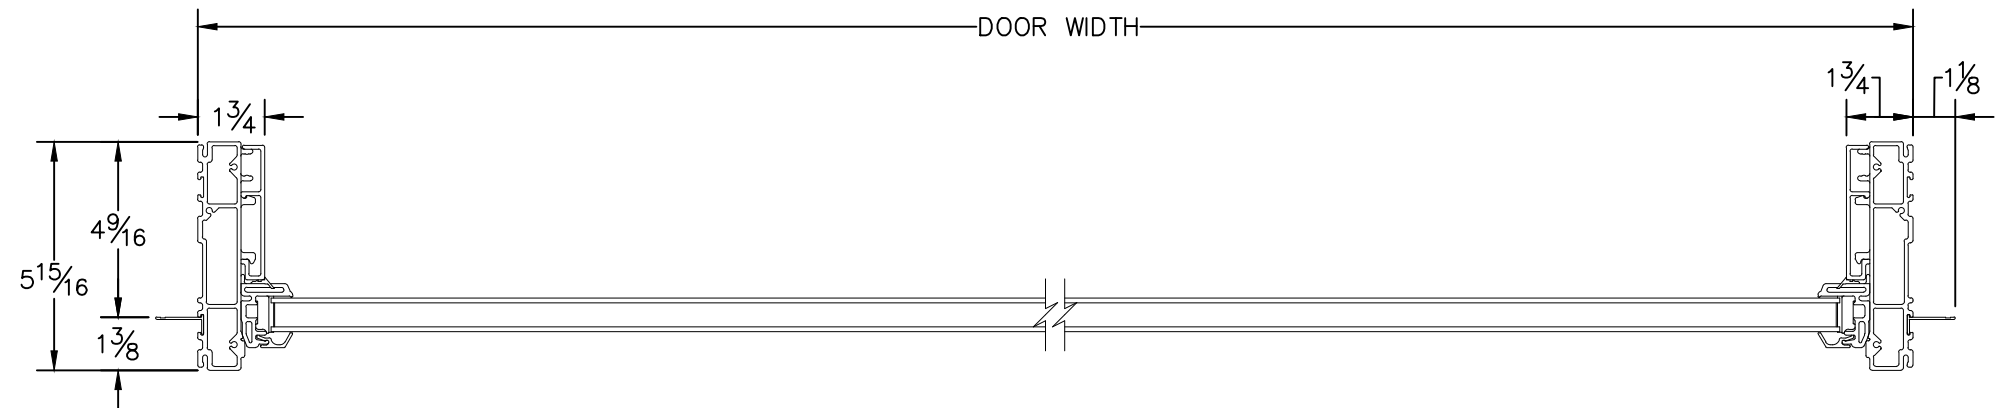

CROSS SECTION DRAWING
Ultra French OutSwing Door, 2 Panel w/Fixed Sidelites & Direct Set Transom
1 3/8" Nailfin Set Back Frame

CAD FILE SCALE
NTS

VIEW
HORIZONTAL & VERTICAL

FILE NAME
Ultra_3645U_OS_FAPF_1.375in_4.563wall_DST

UNITS
INCH

REVISION
08/2016

MORE TECHNICAL DOCUMENTS CAN BE FOUND AT MILGARD.COM/PROFESSIONALS
DUE TO CONTINUAL RESEARCH AND DEVELOPMENT, DETAILS MAY BE CHANGED AT ANY TIME. © 2016 MILGARD MFG.

**OUTSWING
SERIES 3645U**

JAMBS