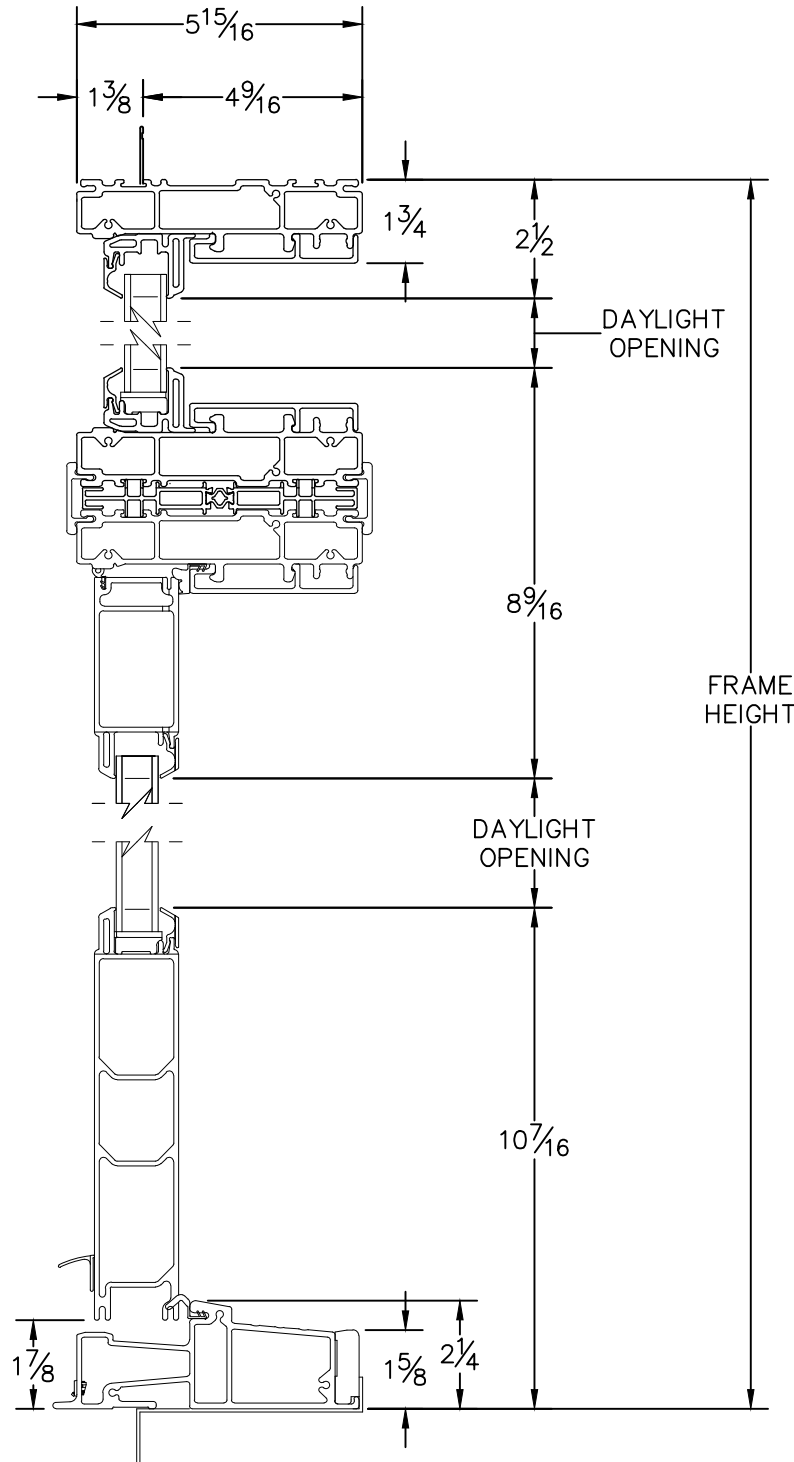

CROSS SECTION DRAWING
Ultra French OutSwing Door, 2 Panel w/Fixed Sidelites & Direct Set Transom
1 3/8" Nailfin Set Back Frame

CAD FILE SCALE
NTS

VIEW
HORIZONTAL & VERTICAL

FILE NAME
Ultra_3645U_OS_FAPF_1.375in_4.563wall_DST

UNITS
INCH

REVISION
08/2016

MORE TECHNICAL DOCUMENTS CAN BE FOUND AT MILGARD.COM/PROFESSIONALS
DUE TO CONTINUAL RESEARCH AND DEVELOPMENT, DETAILS MAY BE CHANGED AT ANY TIME. © 2016 MILGARD MFG.

**OUTSWING
SERIES 3645U**

HEAD & SILL