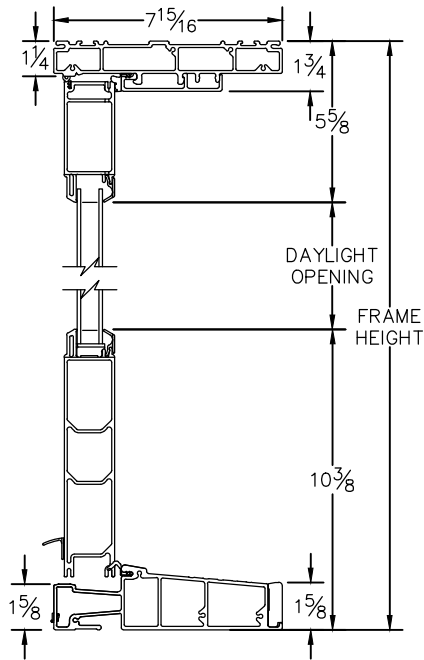

CROSS SECTION DRAWING

Ultra French OutSwing Door, 3 Panel Operable/Fixed/Fixed Block Frame

Clearly the best.

CAD FILE SCALE	View	FILE NAME	UNITS	REVISION
NTS	HORIZONTAL & VERTICAL	Ultra_3665_OS_LOO_block	INCH	07/2016

MORE TECHNICAL DOCUMENTS CAN BE FOUND AT MILGARD.COM/PROFESSIONALS

DUE TO CONTINUAL RESEARCH AND DEVELOPMENT, DETAILS MAY BE CHANGED AT ANY TIME. © 2016 MILGARD MFG.

OUT SWING SERIES 3665

HEAD & SILL