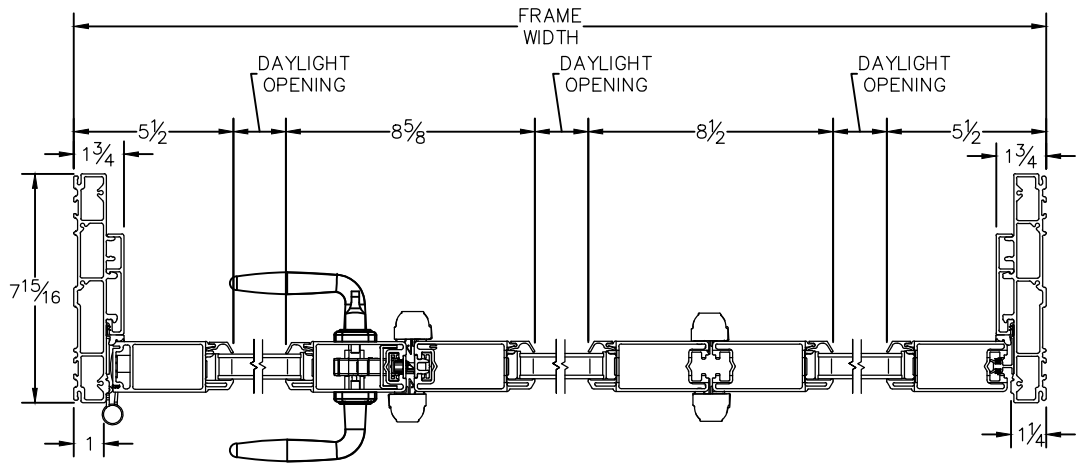

CROSS SECTION DRAWING

Ultra French OutSwing Door, 3 Panel Operable/Fixed/Fixed Block Frame

Clearly the best.

CAD FILE SCALE	View	FILE NAME	UNITS	REVISION
NTS	HORIZONTAL & VERTICAL	Ultra_3665_OS_LOO_block	INCH	07/2016

MORE TECHNICAL DOCUMENTS CAN BE FOUND AT MILGARD.COM/PROFESSIONALS

DUE TO CONTINUAL RESEARCH AND DEVELOPMENT, DETAILS MAY BE CHANGED AT ANY TIME. © 2016 MILGARD MFG.

OUT SWING SERIES 3665

HEAD & SILL

JAMBS