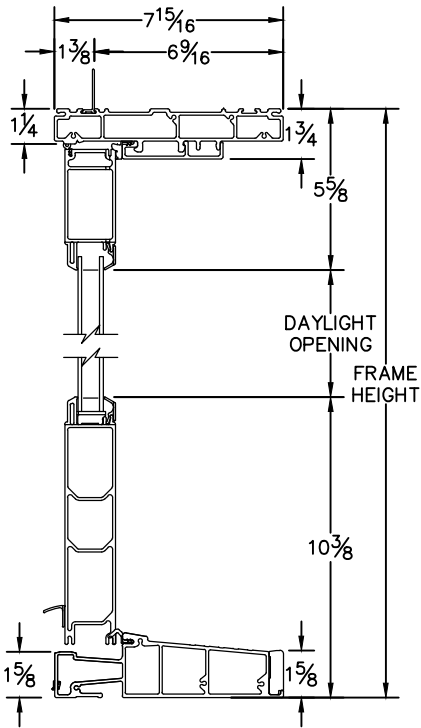

CROSS SECTION DRAWING
Ultra French OutSwing Door, 4 Panel Fixed/Passive/Active/Fixed
1 3/8" Fin Setback

CAD FILE SCALE	View	FILE NAME	UNITS	REVISION
NTS	HORIZONTAL & VERTICAL	Ultra_3665_OS_OPAO_1.375in_4.563wall	INCH	07/2016

MORE TECHNICAL DOCUMENTS CAN BE FOUND AT MILGARD.COM/PROFESSIONALS

DUE TO CONTINUAL RESEARCH AND DEVELOPMENT, DETAILS MAY BE CHANGED AT ANY TIME. © 2016 MILGARD MFG.

OUT SWING
SERIES 3665

HEAD & SILL