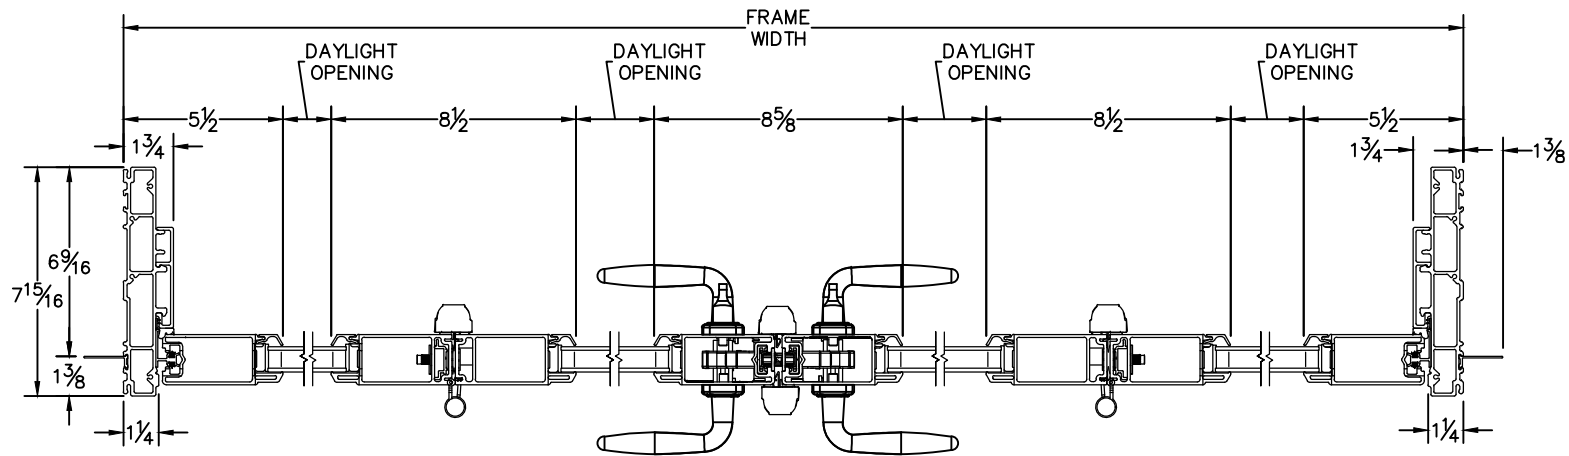

CROSS SECTION DRAWING
Ultra French OutSwing Door, 4 Panel Fixed/Passive/Active/Fixed
1 3/8" Fin Setback

CAD FILE SCALE	View	FILE NAME	UNITS	REVISION
NTS	HORIZONTAL & VERTICAL	Ultra_3665_OS_OPAO_1.375in_4.563wall	INCH	07/2016

MORE TECHNICAL DOCUMENTS CAN BE FOUND AT MILGARD.COM/PROFESSIONALS

DUE TO CONTINUAL RESEARCH AND DEVELOPMENT, DETAILS MAY BE CHANGED AT ANY TIME. © 2016 MILGARD MFG.

OUT SWING
SERIES 3665

HEAD & SILL

JAMBS