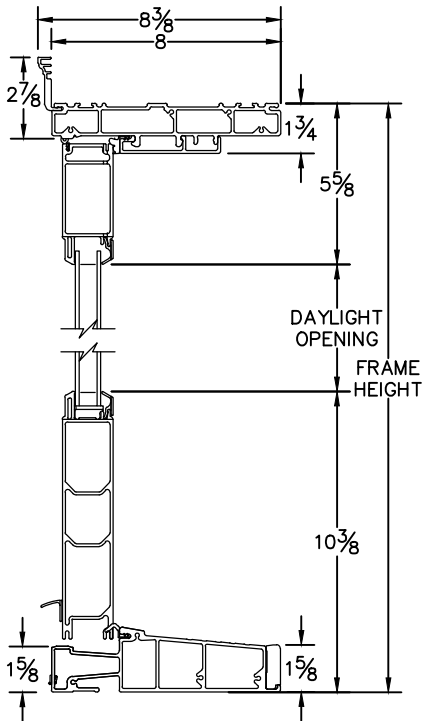

CROSS SECTION DRAWING
Ultra French OutSwing Door, 4 Panel Fixed/Passive/Active/Fixed
1 3/4" Contour Z Bar

CAD FILE SCALE	View	FILE NAME	UNITS	REVISION
NTS	HORIZONTAL & VERTICAL	Ultra_3665_OS_OPAO_1.75in-z-bar	INCH	07/2016

MORE TECHNICAL DOCUMENTS CAN BE FOUND AT MILGARD.COM/PROFESSIONALS

DUE TO CONTINUAL RESEARCH AND DEVELOPMENT, DETAILS MAY BE CHANGED AT ANY TIME. © 2016 MILGARD MFG.

OUT SWING
SERIES 3665

HEAD & SILL