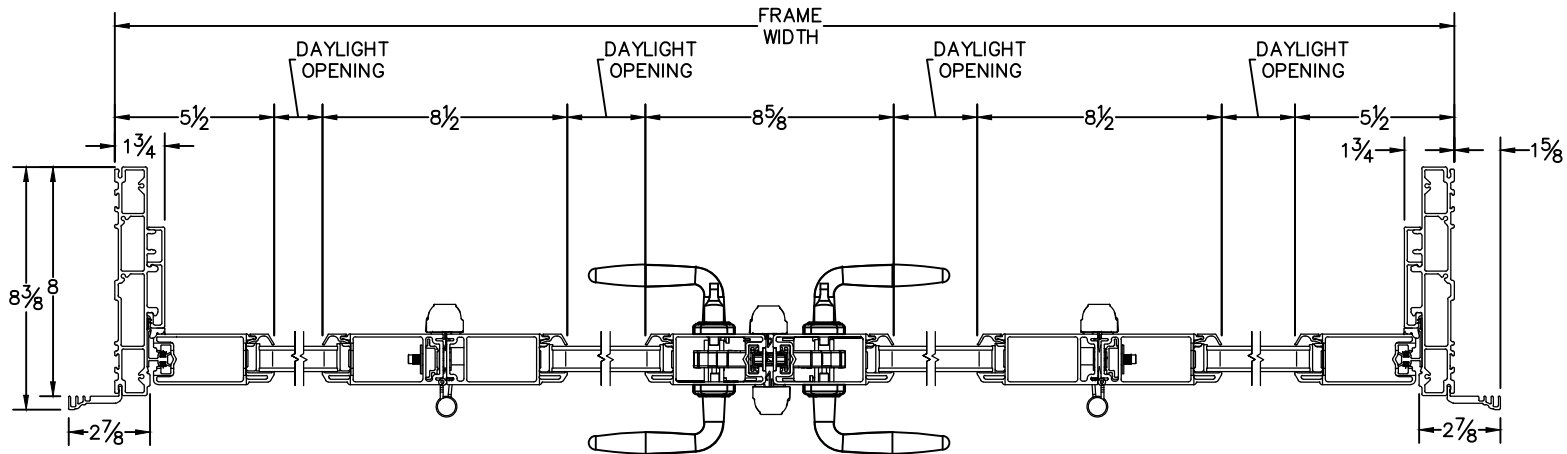

CROSS SECTION DRAWING
Ultra French OutSwing Door, 4 Panel Fixed/Passive/Active/Fixed
1 3/4" Contour Z Bar

CAD FILE SCALE	View	FILE NAME	UNITS	REVISION
NTS	HORIZONTAL & VERTICAL	Ultra_3665_OS_OPAO_1.75in-z-bar	INCH	07/2016

MORE TECHNICAL DOCUMENTS CAN BE FOUND AT MILGARD.COM/PROFESSIONALS

DUE TO CONTINUAL RESEARCH AND DEVELOPMENT, DETAILS MAY BE CHANGED AT ANY TIME. © 2016 MILGARD MFG.

OUT SWING
SERIES 3665

HEAD & SILL

JAMBS