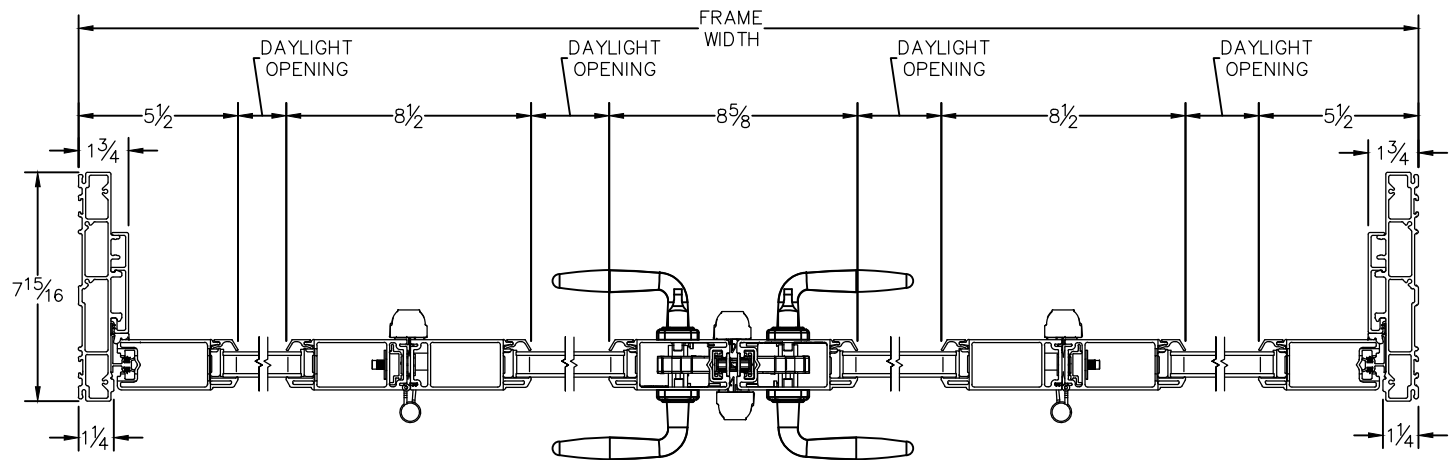

CROSS SECTION DRAWING

Ultra French OutSwing Door, 4 Panel Fixed/Passive/Active/Fixed

Block Frame

Clearly the best.

CAD FILE SCALE	View	FILE NAME	UNITS	REVISION
NTS	HORIZONTAL & VERTICAL	Ultra_3665_OS_OPAO_block	INCH	07/2016

MORE TECHNICAL DOCUMENTS CAN BE FOUND AT MILGARD.COM/PROFESSIONALS

DUE TO CONTINUAL RESEARCH AND DEVELOPMENT, DETAILS MAY BE CHANGED AT ANY TIME. © 2016 MILGARD MFG.

OUT SWING

SERIES 3665

HEAD & SILL

JAMBS