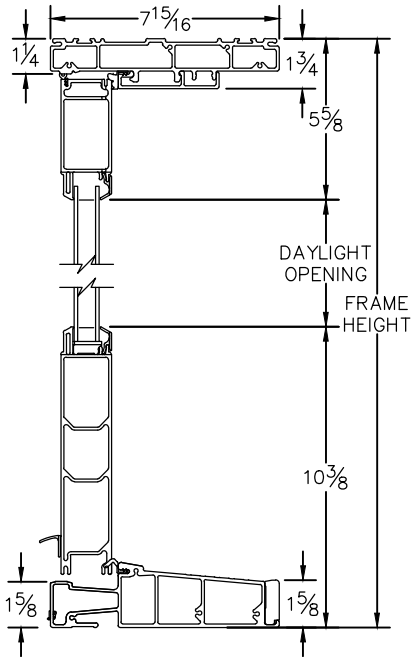

CROSS SECTION DRAWING

Ultra French OutSwing Door, 4 Panel Fixed/Passive/Active/Fixed

Block Frame

Clearly the best.

CAD FILE SCALE	View	FILE NAME	UNITS	REVISION
NTS	HORIZONTAL & VERTICAL	Ultra_3665_OS_OPAO_block	INCH	07/2016

MORE TECHNICAL DOCUMENTS CAN BE FOUND AT MILGARD.COM/PROFESSIONALS

DUE TO CONTINUAL RESEARCH AND DEVELOPMENT, DETAILS MAY BE CHANGED AT ANY TIME. © 2016 MILGARD MFG.

OUT SWING

SERIES 3665

HEAD & SILL