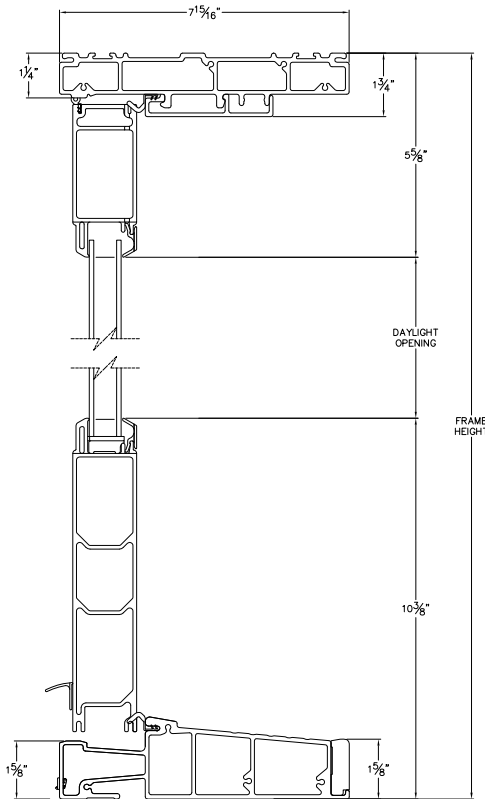

Cross Section Drawing

Ultra French OutSwing Door, 2 Panel Passive/Active Block Frame

Clearly the best.

CAD File Scale
NTS

View
Horizontal & Vertical

File Name
Ultra_3665_OS_PA_block

Units
Inch

More Technical Documents can be found at milgard.com/professionals

Due to continual research and development, details may be changed at any time. ©2013 Milgard Mfg.

OUT SWING SERIES 3665

HEAD & SILL

JAMBS