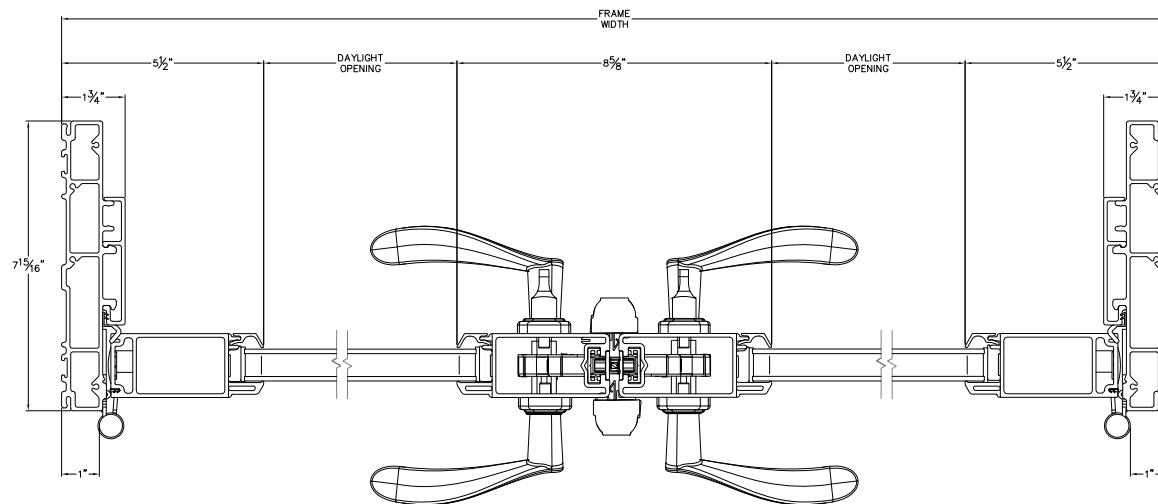

Cross Section Drawing

Ultra French OutSwing Door, 2 Panel Passive/Active Block Frame

Clearly the best.

CAD File Scale
NTS

View
Horizontal & Vertical

File Name
Ultra_3665_OS_PA_block

Units
Inch

More Technical Documents can be found at milgard.com/professionals

Due to continual research and development, details may be changed at any time. ©2013 Milgard Mfg.

OUT SWING SERIES 3665

HEAD & SILL

JAMBS