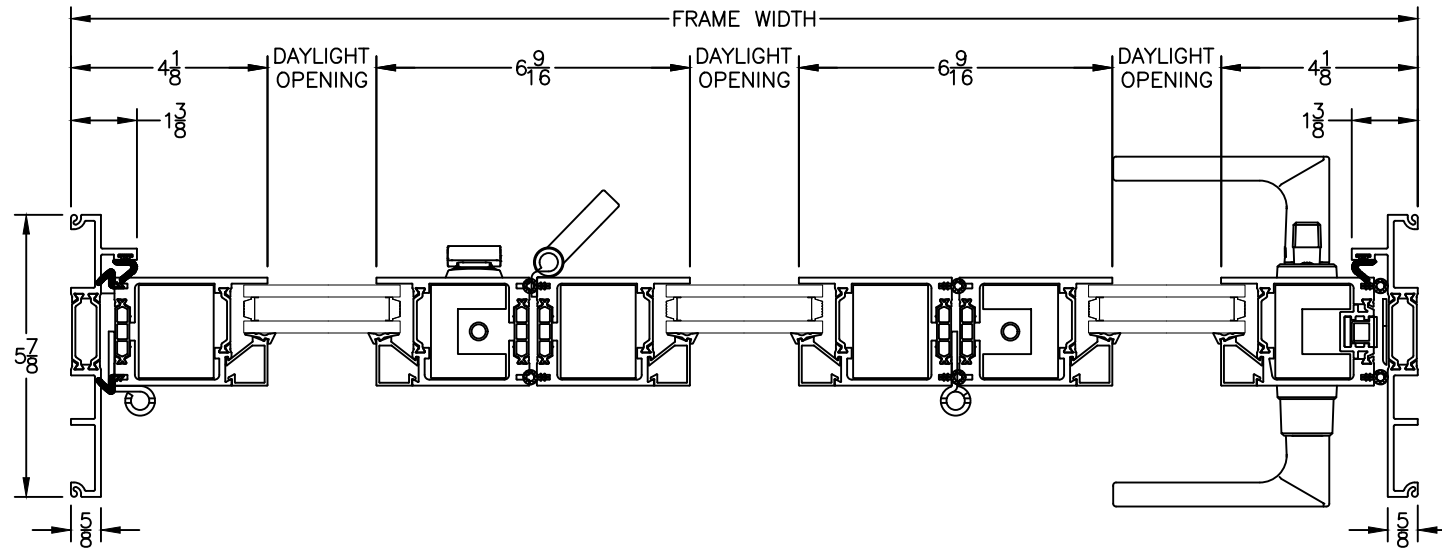

Cross Section Drawing
AX550 Bi-Fold Doors 3LOR Tall Sill
Block Frame

Clearly the best.™

CAD File Scale	View	File Name	Units	Revision
NTS	Horizontal & Vertical	AX550_11621_BI_3LOR_Tall_Sill_Block	Inch	02/2021

More Technical Documents can be found at milgard.com/professionals
Due to continual research and development, details may be changed at any time. ©2021 Milgard Mfg.

BI-FOLD
SERIES 11621

Configuration 3LOR shown
Configuration OLOR also available

HEAD & SILL

JAMBS