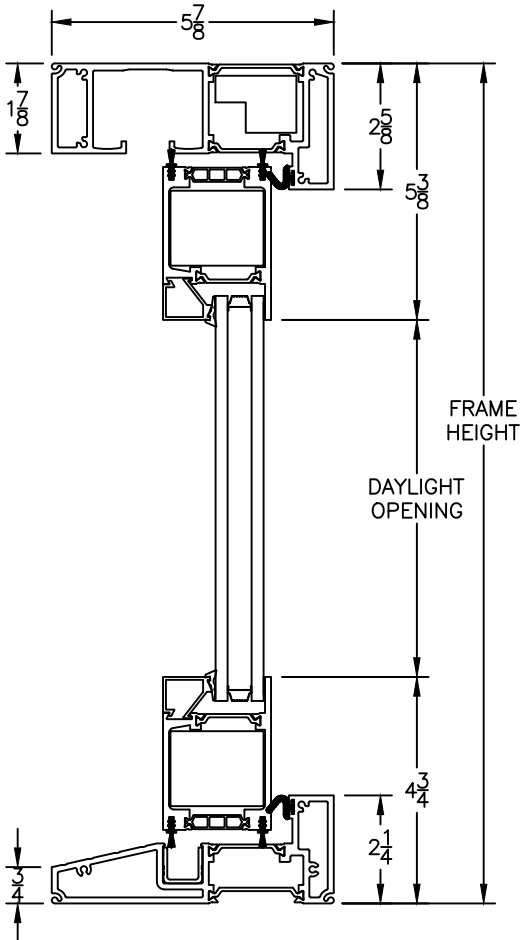

Cross Section Drawing
AX550 Bi-Fold Doors 3LOR Tall Sill
Block Frame

Clearly the best.™

CAD File Scale	View	File Name	Units	Revision
NTS	Horizontal & Vertical	AX550_11621_BI_3LOR_Tall_Sill_Block	Inch	02/2021

More Technical Documents can be found at milgard.com/professionals
Due to continual research and development, details may be changed at any time. ©2021 Milgard Mfg.

BI-FOLD
SERIES 11621

Configuration 3LOR shown
Configuration OLOR also available

HEAD & SILL