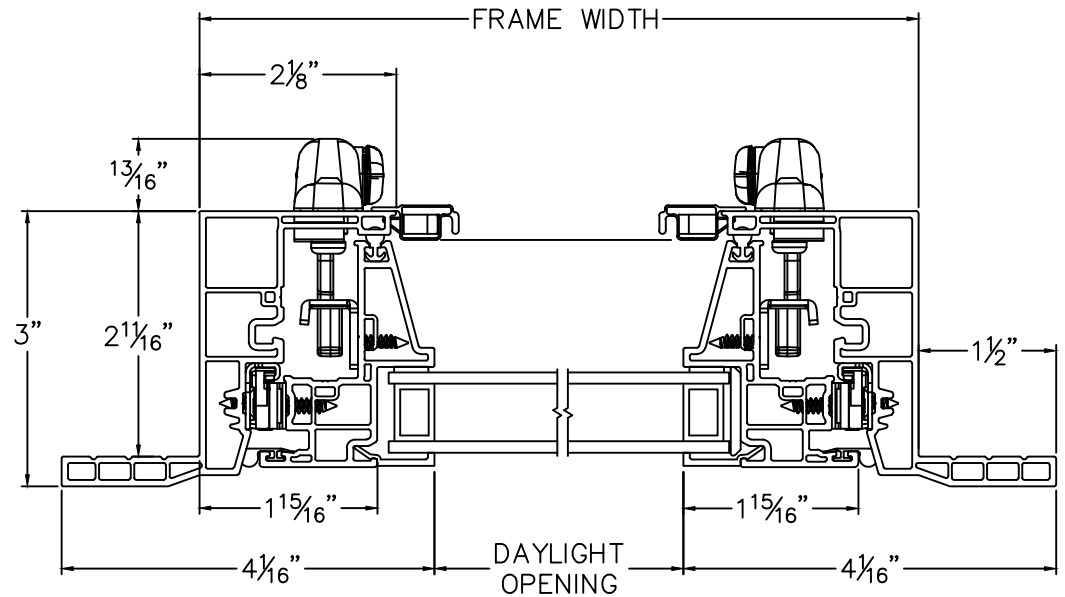

Cross Section Drawing
StyleLine Full Awning Window
1 1/2" Contour Z-Bar Frame

CAD File Scale	View	File Name	Units	Revision
NTS	Horizontal & Vertical	StyleLine_6470_FA_1.5in_z-bar	Inch	11/2021

More Technical Documents can be found at milgard.com/professionals
Due to continual research and development, details may be changed at any time. ©2013 Milgard Mfg.

AWNING
SERIES 6470

HEAD & SILL

JAMBS