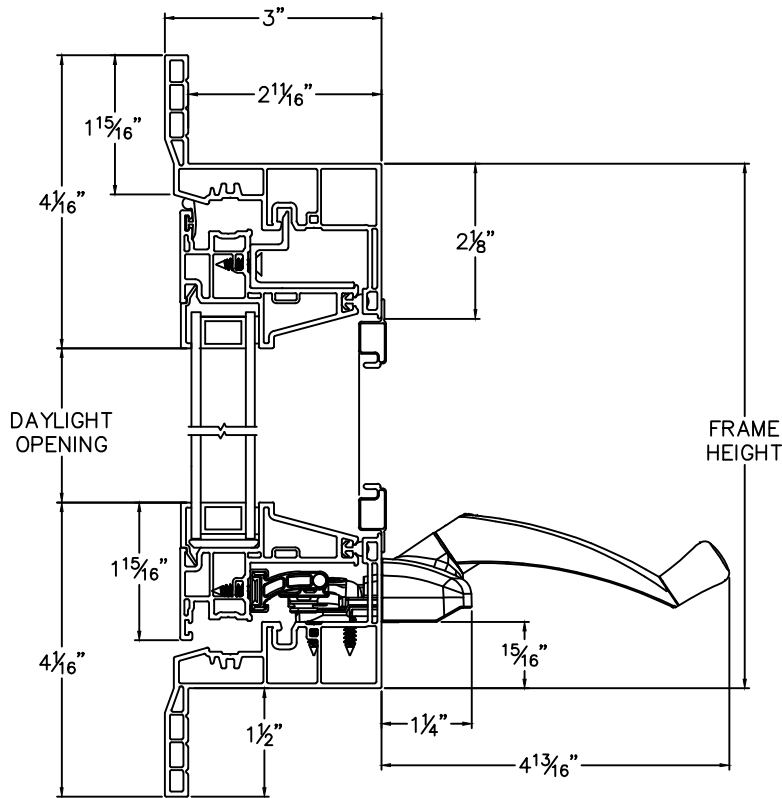

Cross Section Drawing
StyleLine Full Awning Window
1 1/2" Contour Z-Bar Frame

CAD File Scale	View	File Name	Units	Revision
NTS	Horizontal & Vertical	StyleLine_6470_FA_1.5in_z-bar	Inch	11/2021

More Technical Documents can be found at milgard.com/professionals
Due to continual research and development, details may be changed at any time. ©2013 Milgard Mfg.

AWNING
SERIES 6470

HEAD & SILL