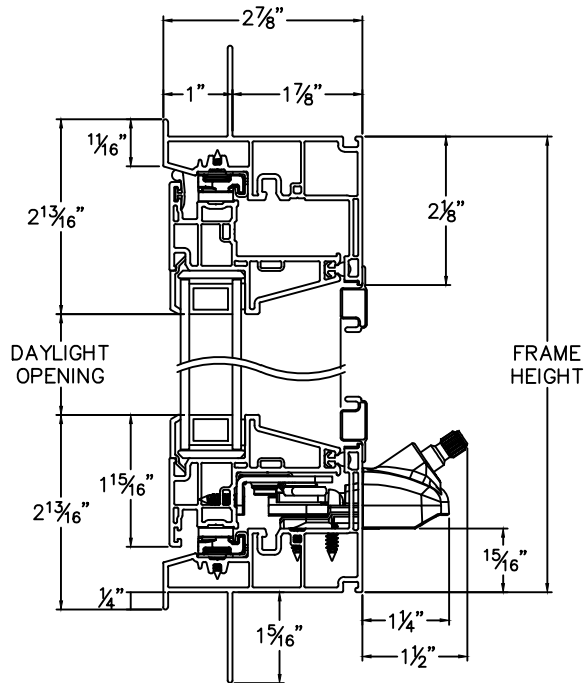

## StyleLine Double Casement Window 1" Nailfin Set Back w/ Stucco Key Frame

*Clearly the best.™*

CAD File Scale	View	File Name	Units	Revision
NTS	Horizontal & Vertical	StyleLine_6530_DC_1inNFS	Inch	11/2021

### DOUBLE CASEMENT SERIES 6530

HEAD & SILL

JAMBS