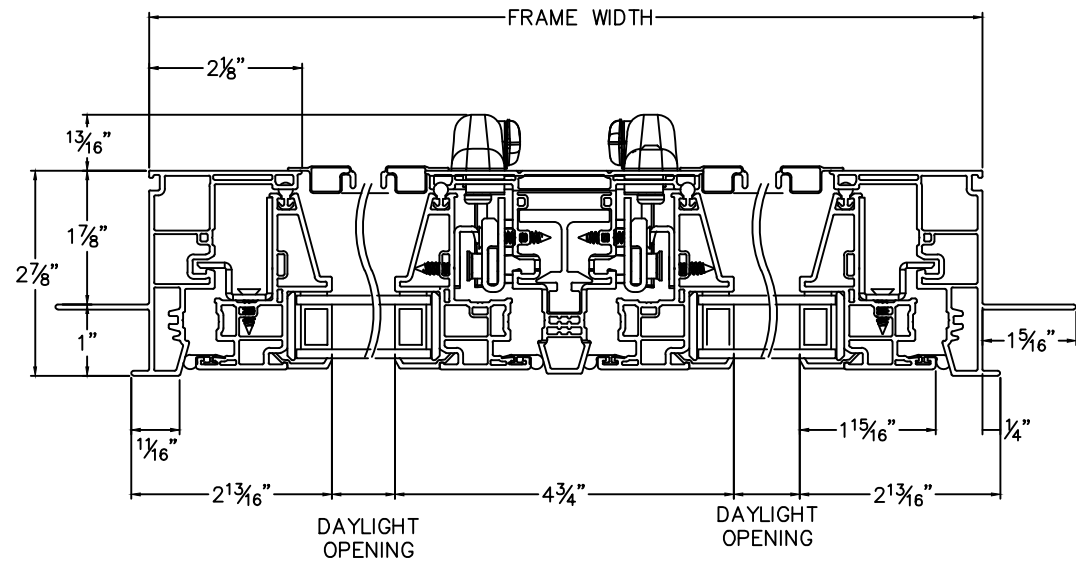

Cross Section Drawing

StyleLine Double Casement Window 1" Nailfin Set Back w/ Stucco Key Frame

Clearly the best.™

CAD File Scale	View	File Name	Units	Revision
NTS	Horizontal & Vertical	StyleLine_6530_DC_1inNFS	Inch	11/2021

More Technical Documents can be found at milgard.com/professionals
Due to continual research and development, details may be changed at any time. ©2013 Milgard Mfg.

DOUBLE CASEMENT SERIES 6530

HEAD & SILL

JAMBS