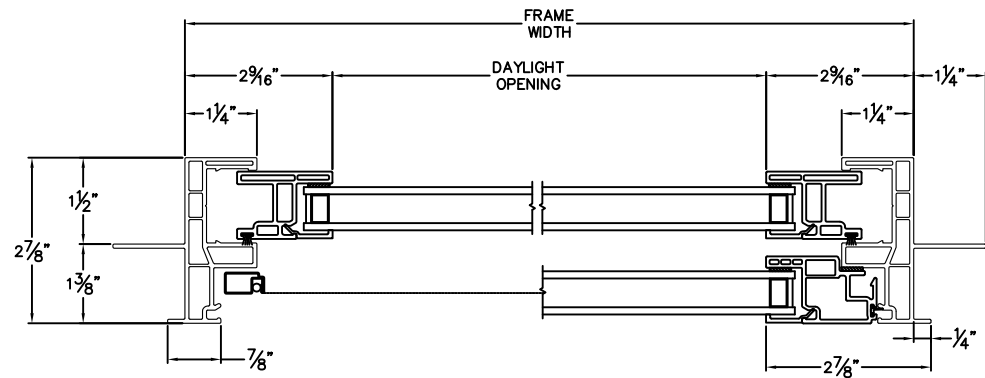

Cross Section Drawing
Trinsic Single Hung Window
1 3/8" Nailfin Setback Frame with Stucco Key

CAD File Scale	View	File Name	Units	Revision
NTS	Horizontal & Vertical	Trinsic_2211_SH_1.375in_Stucco	Inch	08/2018

More Technical Documents can be found at milgard.com/professionals
Due to continual research and development, details may be changed at any time. ©2018 Milgard Mfg.

SINGLE HUNG
SERIES 2211

HEAD & SILL

JAMBS