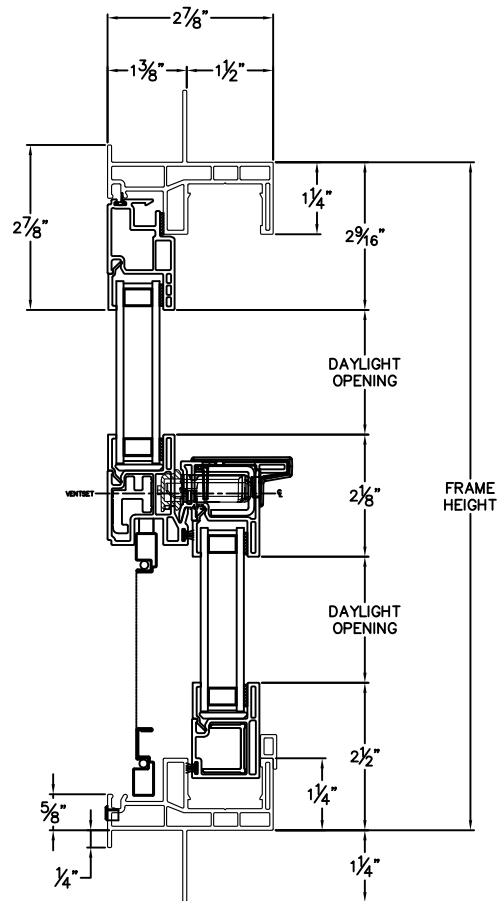

Cross Section Drawing
Trinsic Single Hung Window
1 3/8" Nailfin Setback Frame with Stucco Key

CAD File Scale	View	File Name	Units	Revision
NTS	Horizontal & Vertical	Trinsic_2211_SH_1.375in_Stucco	Inch	08/2018

More Technical Documents can be found at milgard.com/professionals
 Due to continual research and development, details may be changed at any time. ©2018 Milgard Mfg.

SINGLE HUNG
SERIES 2211

HEAD & SILL

JAMBS