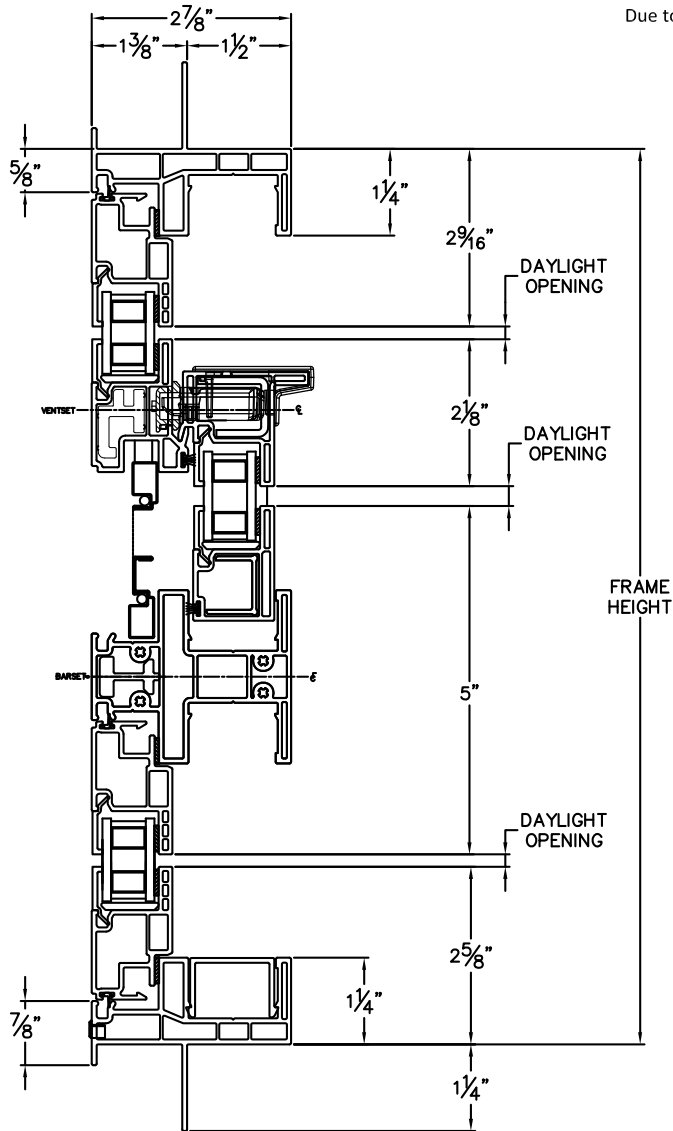

Cross Section Drawing

Trinsic Single Hung Above Window 1 3/8" Nailfin Setback Frame with Stucco Key

Clearly the best.™

CAD File Scale
NTS

View
Horizontal & Vertical

File Name
Trinsic_2211_SHA_1.375in_Stucco

Units
Inch

Revision
08/2018

More Technical Documents can be found at milgard.com/professionals
Due to continual research and development, details may be changed at any time. ©2018 Milgard Mfg.

SINGLE HUNG ABOVE SERIES 2211

HEAD & SILL