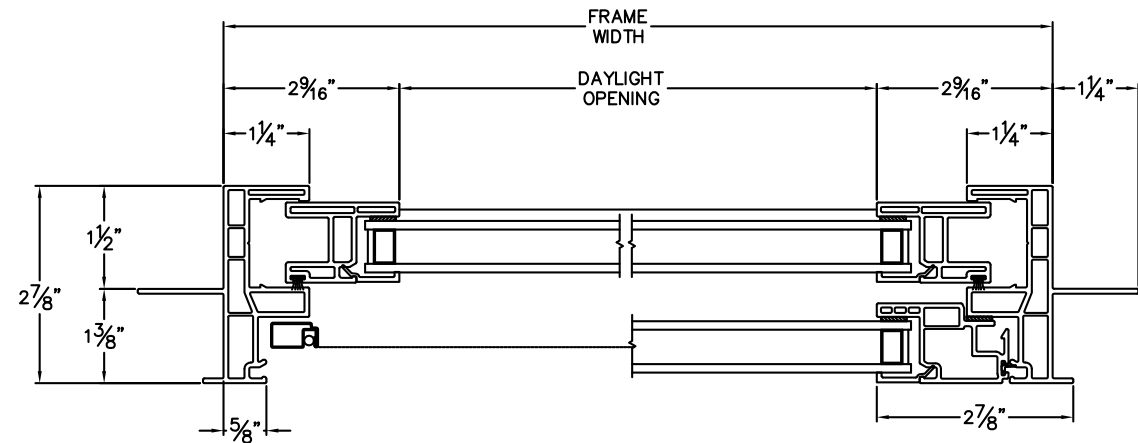

Cross Section Drawing

Trinsic Single Hung Above Window 1 3/8" Nailfin Setback Frame with Stucco Key

Clearly the best.™

CAD File Scale
NTS

View
Horizontal & Vertical

File Name
Trinsic_2211_SHA_1.375in_Stucco

Units
Inch

Revision
08/2018

More Technical Documents can be found at milgard.com/professionals
Due to continual research and development, details may be changed at any time. ©2018 Milgard Mfg.

SINGLE HUNG ABOVE SERIES 2211

HEAD & SILL

JAMBS