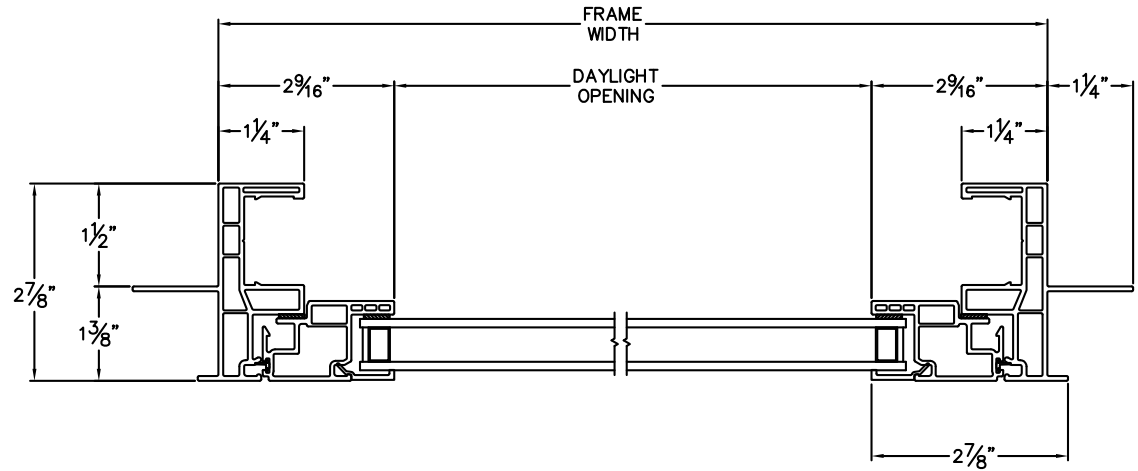

Cross Section Drawing

Trinsic Single Hung Above Window 1 3/8" Nailfin Setback Frame with Stucco Key

Clearly the best.™

CAD File Scale
NTS

View
Horizontal & Vertical

File Name
Trinsic_2211_SHA_1.375in_Stucco

Units
Inch

Revision
08/2018

More Technical Documents can be found at milgard.com/professionals
Due to continual research and development, details may be changed at any time. ©2018 Milgard Mfg.

SINGLE HUNG ABOVE SERIES 2211

HEAD & SILL

JAMBS