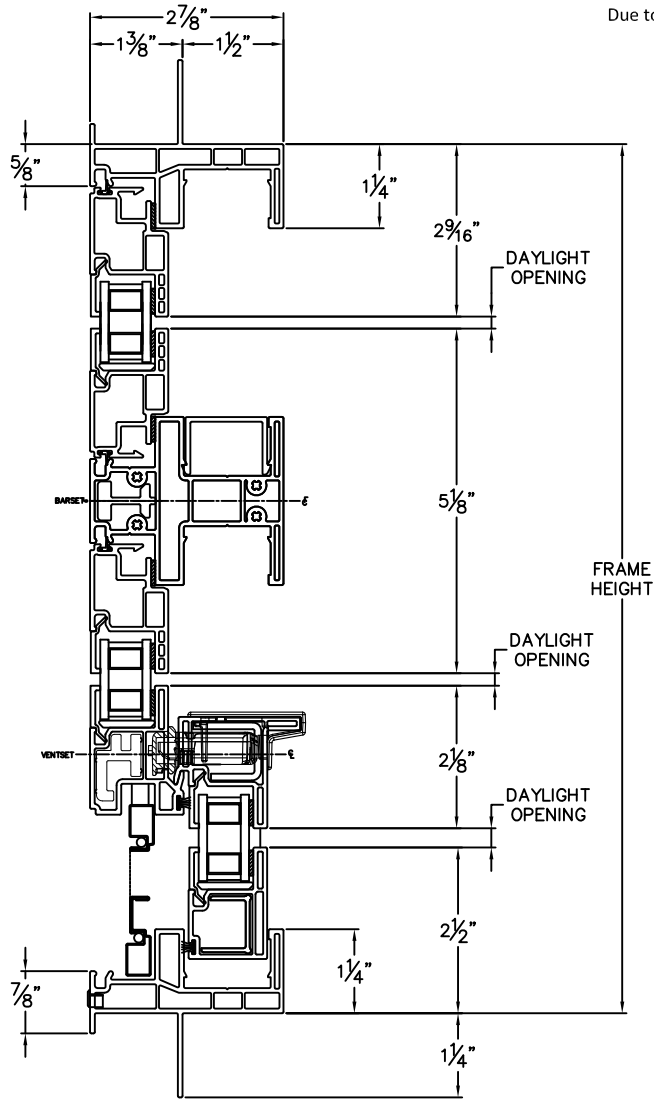

Cross Section Drawing

Trinsic Single Hung Below Window 1 3/8" Nailfin Setback Frame with Stucco Key

Clearly the best.™

CAD File Scale
NTS

View
Horizontal & Vertical

File Name
Trinsic_2211_SHB_1.375in_Stucco

Units
Inch

Revision
08/2018

More Technical Documents can be found at milgard.com/professionals
Due to continual research and development, details may be changed at any time. ©2018 Milgard Mfg.

SINGLE HUNG BELOW SERIES 2211

HEAD & SILL