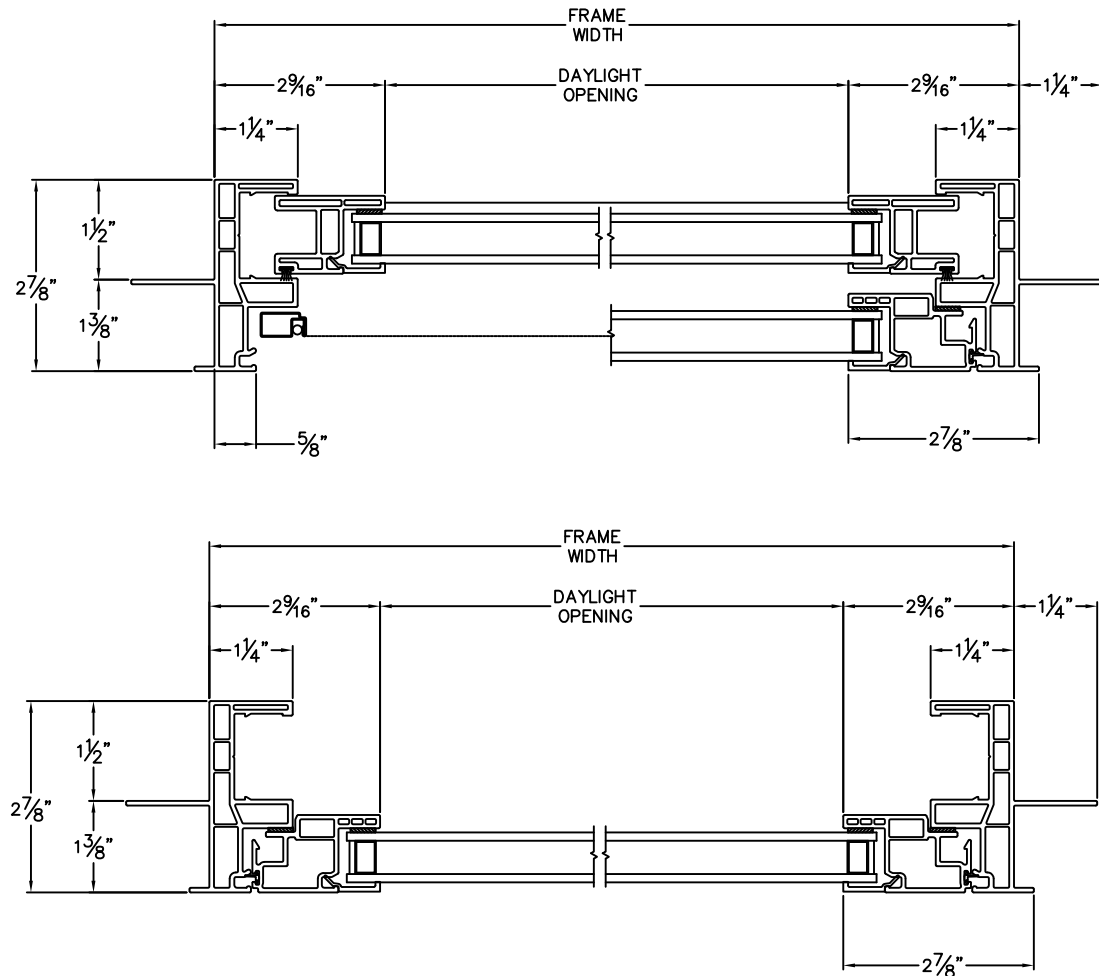

Cross Section Drawing

Trinsic Single Hung Below Window 1 3/8" Nailfin Setback Frame with Stucco Key

Clearly the best.™

CAD File Scale
NTS

View
Horizontal & Vertical

File Name
Trinsic_2211_SHB_1.375in_Stucco

Units
Inch

Revision
08/2018

More Technical Documents can be found at milgard.com/professionals
Due to continual research and development, details may be changed at any time. ©2018 Milgard Mfg.

SINGLE HUNG BELOW SERIES 2211

HEAD & SILL

JAMBS