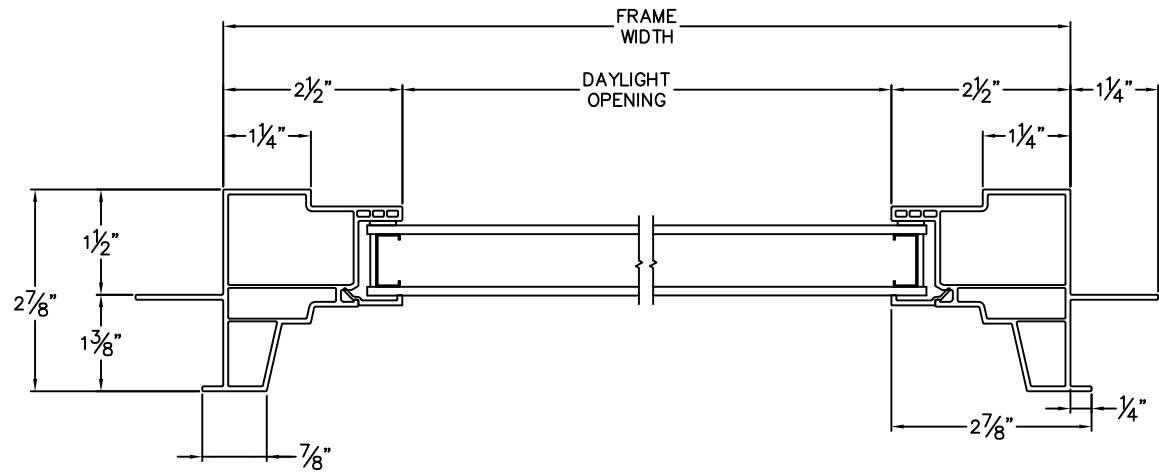

Cross Section Drawing

Trinsic Picture Window

1 3/8" Nailfin Setback Frame with Stucco Key

Clearly the best.™

CAD File Scale
NTS

View
Horizontal & Vertical

File Name
Trinsic_2341_PW_1.375in Stucco

Units
Inch

Revision
08/2018

More Technical Documents can be found at milgard.com/professionals

Due to continual research and development, details may be changed at any time. ©2018 Milgard Mfg.

PICTURE WINDOW SERIES 2341

HEAD & SILL

JAMBS