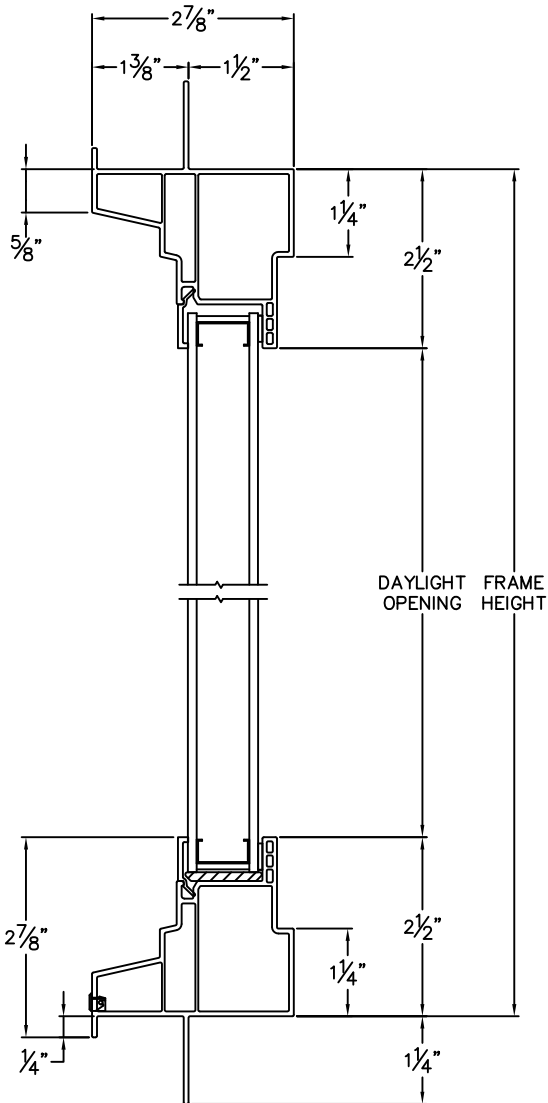

Cross Section Drawing

Trinsic Picture Window

1 3/8" Nailfin Setback Frame with Stucco Key

Clearly the best.™

CAD File Scale
NTS

View
Horizontal & Vertical

File Name
Trinsic_2341_PW_1.375in Stucco

Units
Inch

Revision
08/2018

More Technical Documents can be found at milgard.com/professionals

Due to continual research and development, details may be changed at any time. ©2018 Milgard Mfg.

PICTURE WINDOW SERIES 2341

HEAD & SILL