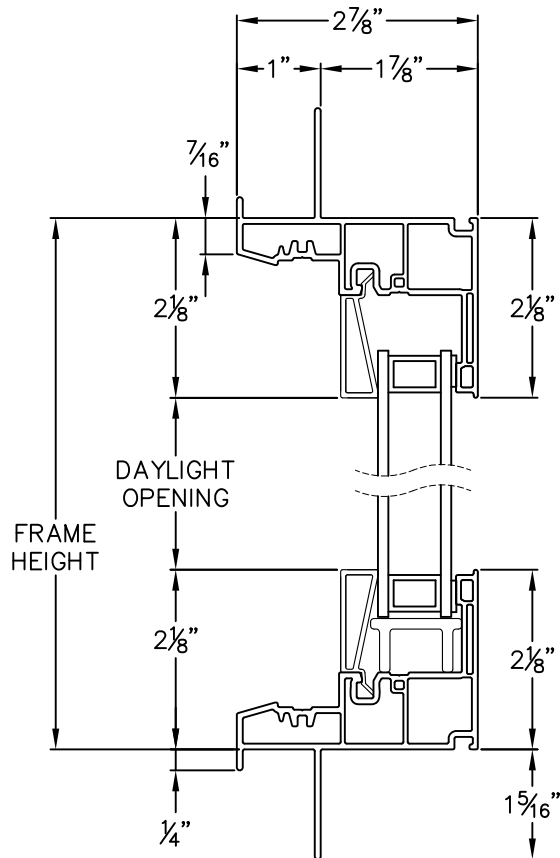

# Cross Section Drawing

## Trinsic Picture Window, 2 Lites Vertical in Casement Frame 1" Nailfin Setback Frame with Stucco Key

*Clearly the best.™*

CAD File Scale	View	File Name	Units	Revision
NTS	Horizontal & Vertical	Trinsic_2360_PW2VCA_1in_stucco	Inch	8/2018

### PICTURE WINDOW SERIES 2360

HEAD & SILL

JAMBS