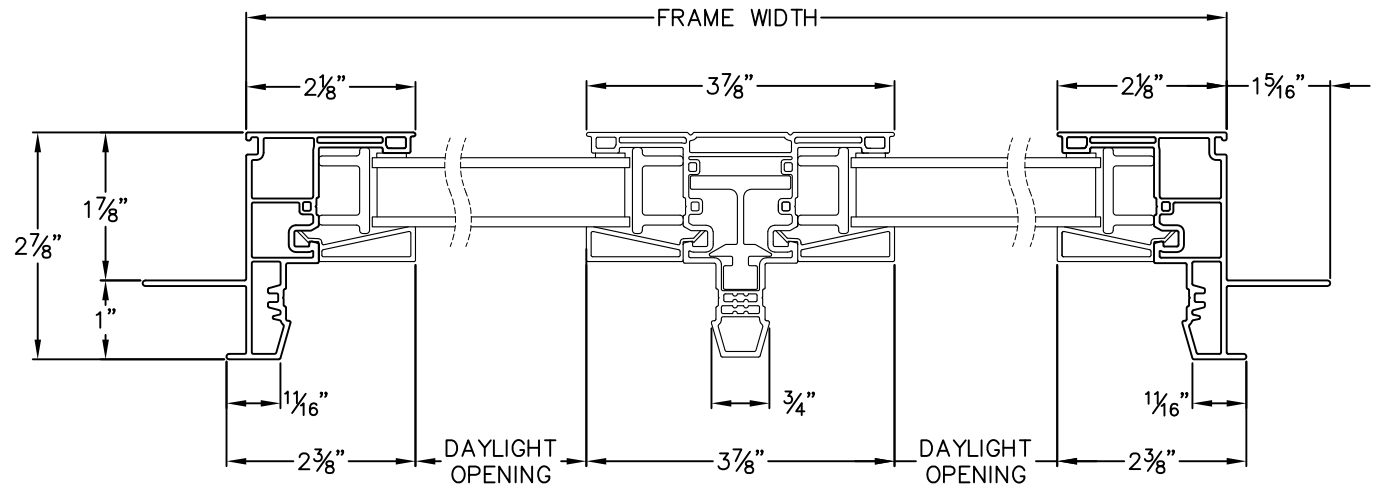

Cross Section Drawing

Trinsic Picture Window, 2 Lites Vertical in Casement Frame 1" Nailfin Setback Frame with Stucco Key

Clearly the best.™

CAD File Scale	View	File Name	Units	Revision
NTS	Horizontal & Vertical	Trinsic_2360_PW2VCA_1in_stucco	Inch	8/2018

More Technical Documents can be found at milgard.com/professionals
Due to continual research and development, details may be changed at any time. ©2018 Milgard Mfg.

PICTURE WINDOW SERIES 2360

HEAD & SILL

JAMBS