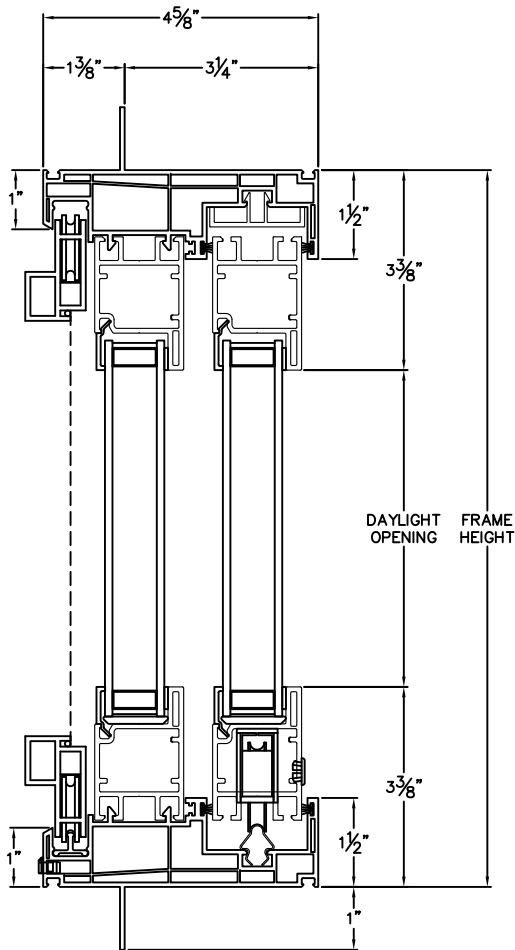

Cross Section Drawing

Trinsic Sliding Door, 3 Panel (OXO) 1 3/8" Fin Set Back Frame

Clearly the best.

CAD File Scale
NTS

View
Horizontal & Vertical

File Name
TRINSIC_2610_SGD_OXO_1.375in FIN SET BACK

Units
Inch

Revision
04/2018

More Technical Documents can be found at milgard.com/professionals
Due to continual research and development, details may be changed at any time. ©2018 Milgard Mfg.

SLIDING DOOR SERIES 2610

OXO (R) Configuration Shown
OXO (L) Configuration also available

HEAD & SILL