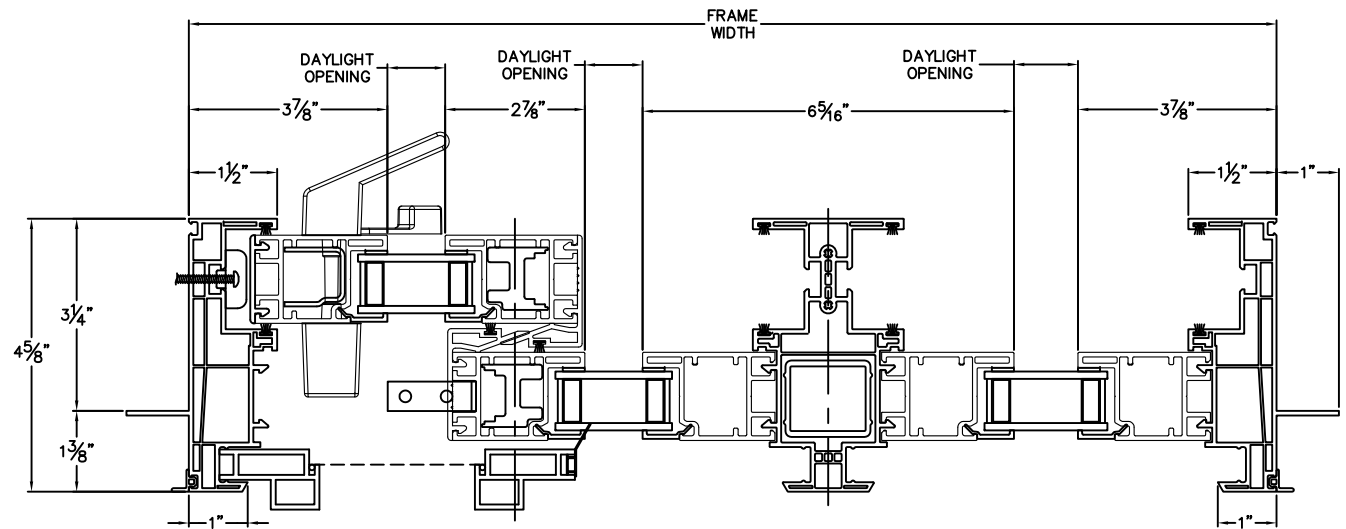

Cross Section Drawing

Trinsic Sliding Door, 3 Panel (XOO/OOX) 1 3/8" Fin Set Back Frame W/Stucco Key

Clearly the best.

CAD File Scale	View	File Name	Units	Revision
NTS	Horizontal & Vertical	Trinsic_2610_SGD_XOO_1.375in FIN SET BACK W_STUCCO KEY	Inch	04/2018

More Technical Documents can be found at milgard.com/professionals
Due to continual research and development, details may be changed at any time. ©2018 Milgard Mfg.

SLIDING DOOR SERIES 2610

XOO Configuration shown
OOX Configuration also available

HEAD & SILL

JAMBS