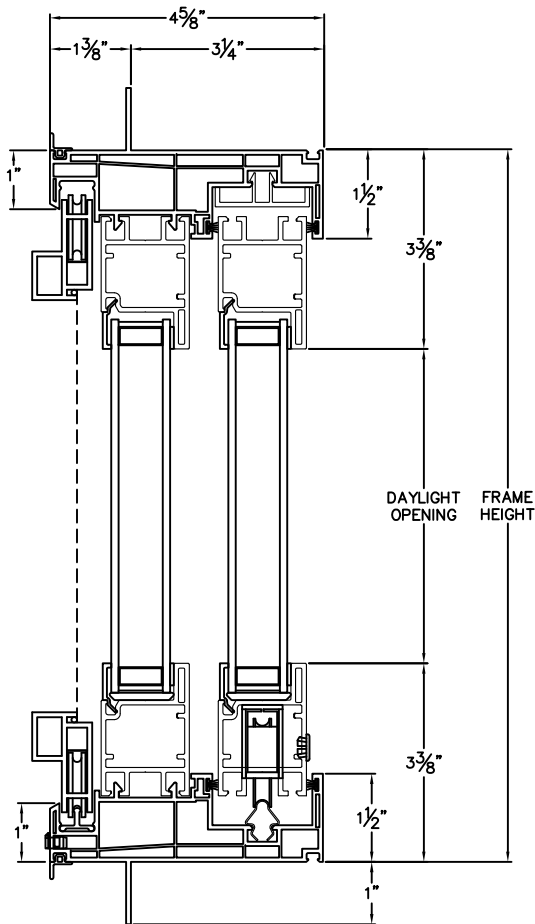

Cross Section Drawing

Trinsic Sliding Door, 3 Panel (XOO/OOX) 1 3/8" Fin Set Back Frame W/Stucco Key

Clearly the best.

CAD File Scale	View	File Name	Units	Revision
NTS	Horizontal & Vertical	Trinsic_2610_SGD_XOO_1.375in FIN SET BACK W_STUCCO KEY	Inch	04/2018

More Technical Documents can be found at milgard.com/professionals
Due to continual research and development, details may be changed at any time. ©2018 Milgard Mfg.

SLIDING DOOR SERIES 2610

XOO Configuration shown
OOX Configuration also available

HEAD & SILL