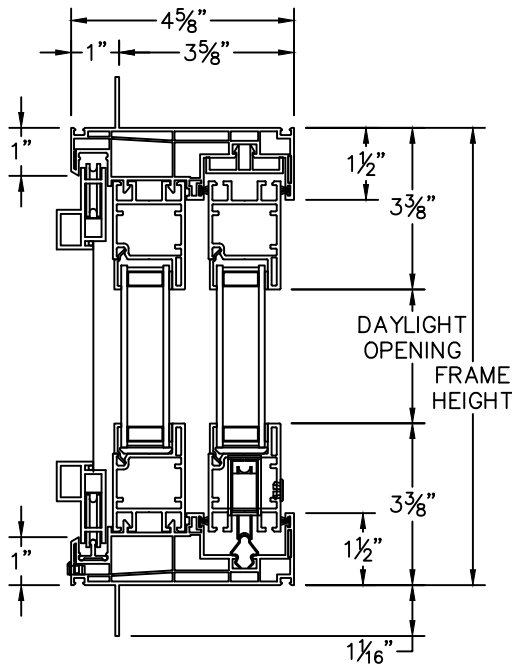

Cross Section Drawing
V150 Sliding Door OXXO
1" NailFin Setback Frame

Clearly the best.™

CAD File Scale	View	File Name	Units	Revision
NTS	Horizontal & Vertical	V150_2610B_SGD_OXXO_1in	Inch	7/2021

More Technical Documents can be found at milgard.com/professionals
 Due to continual research and development, details may be changed at any time. ©2021 Milgard Mfg.

SLIDING DOOR
SERIES 2610B

HEAD & SILL

JAMBS