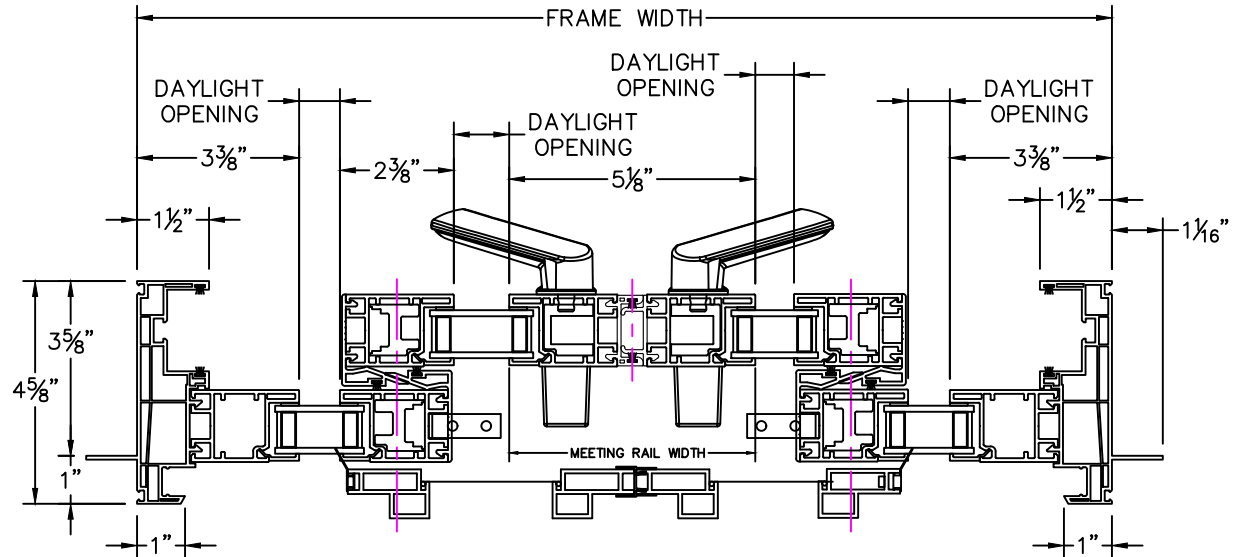

Cross Section Drawing
V150 Sliding Door OXXO
1" NailFin Setback Frame

Clearly the best.™

CAD File Scale	View	File Name	Units	Revision
NTS	Horizontal & Vertical	V150_2610B_SGD_OXXO_1in	Inch	7/2021

More Technical Documents can be found at milgard.com/professionals
 Due to continual research and development, details may be changed at any time. ©2021 Milgard Mfg.

SLIDING DOOR
SERIES 2610B

HEAD & SILL

JAMBS