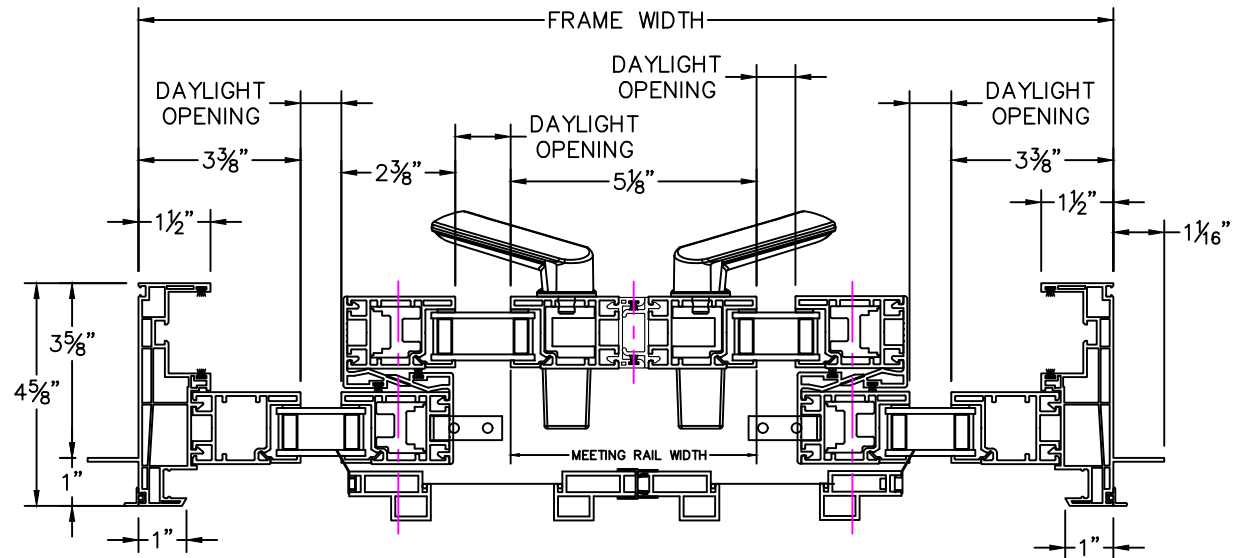

**Cross Section Drawing**  
**V150 Sliding Door OXXO**  
**1" NailFin with Stucco Key**

*Clearly the best.™*

CAD File Scale	View	File Name	Units	Revision
NTS	Horizontal & Vertical	V150_2610B_SGD_OXXO_1in_Stucco	Inch	7/2021

**SLIDING DOOR**  
**SERIES 2610B**

**HEAD & SILL**

**JAMBS**