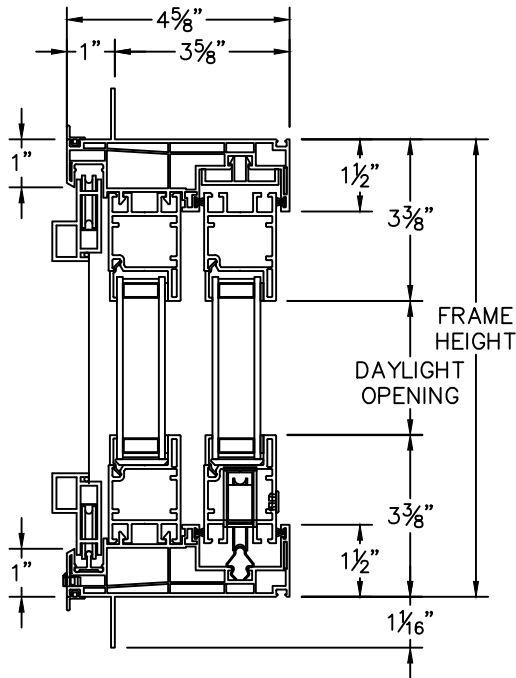

**Cross Section Drawing**  
**V150 Sliding Door OXXO**  
**1" NailFin with Stucco Key**

*Clearly the best.™*

CAD File Scale	View	File Name	Units	Revision
NTS	Horizontal & Vertical	V150_2610B_SGD_OXXO_1in_Stucco	Inch	7/2021

**SLIDING DOOR**  
**SERIES 2610B**

**HEAD & SILL**

**JAMBS**