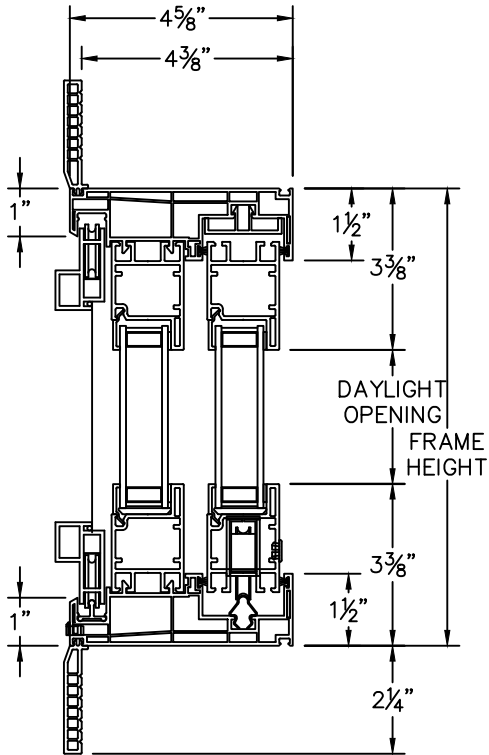

Cross Section Drawing
V150 Sliding Door OXXO
2¹/₄" Z-Bar Frame

Clearly the best.™

CAD File Scale
NTS

View
Horizontal & Vertical

File Name
V150_2610B_SGD_OXXO_2.25in_Z-bar

Units
Inch

Revision
7/2021

More Technical Documents can be found at milgard.com/professionals
 Due to continual research and development, details may be changed at any time. ©2021 Milgard Mfg.

SLIDING DOOR
SERIES 2610B

HEAD & SILL

JAMBS