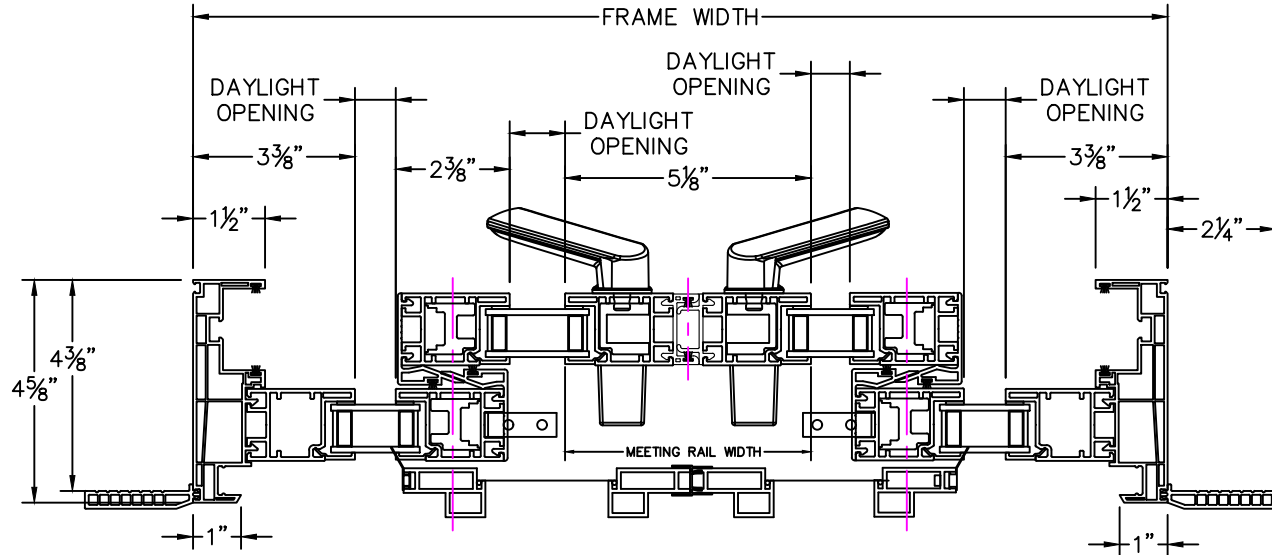

Cross Section Drawing
V150 Sliding Door OXXO
2¹/₄" Z-Bar Frame

Clearly the best.™

CAD File Scale
NTS

View
Horizontal & Vertical

File Name
V150_2610B_SGD_OXXO_2.25in_Z-bar

Units
Inch

Revision
7/2021

More Technical Documents can be found at milgard.com/professionals
 Due to continual research and development, details may be changed at any time. ©2021 Milgard Mfg.

SLIDING DOOR
SERIES 2610B

HEAD & SILL

JAMBS